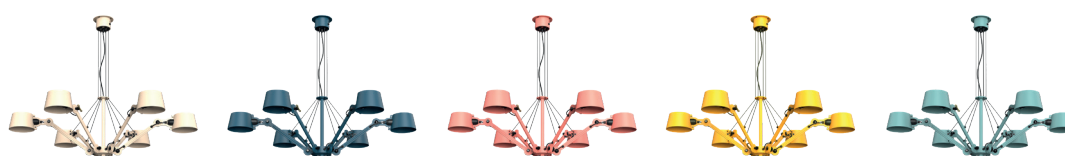

## BOLT chandelier 6 arm

Design by Anton de Groof, 2013

Starting point for the products of Tonone is the passion for traditional mechanics. The first product line that resulted from this fascination is the lamp series 'Bolt'. Key element in this industrial series is the joint construction that can be adjusted with a wingnut-shaped tool. Besides being a functional tool, this wingnut is integrated in the design of the lamp itself as a distinctive visual element. The Bolt collection is available in 29 different models and in 11 colors.

Type	Chandelier
Environment	Indoor
Material	Steel & aluminum
Wingnut	Wingnut Solid Brass included
Cord length	Max 3000 mm
Weight	6,5 kg
Voltage	220-240 V
Max Watt	60 Watt
Socket	E27
IP	20
Lightsource	Lightsource not included
Packaging	
Weight	9 kg
Length	61 cm
Width	56 cm
Height	55 cm

# TONONE

technical specifications

Article number

	smokey black	1161
	flux green	1163
	pure white	1165
	midnight grey	1278
	ash grey	1168
	striking orange	1166
	lightning white	1164
	thunder blue	1167
	daybreak rose	1494
	sunny yellow	1452
	ice blue	1643