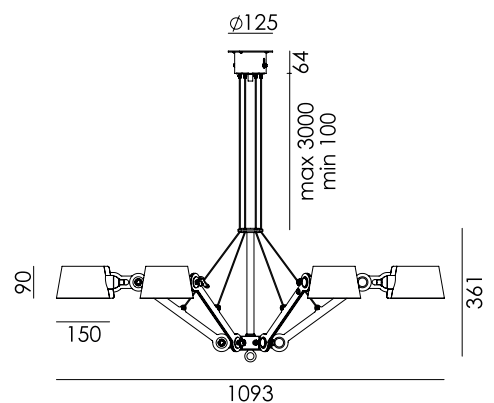

# TONONE

technical specifications

## BOLT chandelier 6 arm

Design by Anton de Groof, 2013

Starting point for the products of Tonone is the passion for traditional mechanics. The first product line that resulted from this fascination is the lamp series 'Bolt'. Key element in this industrial series is the joint construction that can be adjusted with a wingnut-shaped tool. Besides being a functional tool, this wingnut is integrated in the design of the lamp itself as a distinctive visual element. The Bolt collection is available in 29 different models and in 11 colors.

Type	Chandelier
Environment	Indoor
Material	Steel & aluminum
Wingnut	Wingnut Solid Brass included
Cord length	Max 3000 mm
Weight	6,5 kg
Voltage	220-240 V
Max Watt	60 Watt
Socket	E27
IP	20
Lightsource	Lightsource not included
Packaging	
Weight	9 kg
Length	61 cm
Width	56 cm
Height	55 cm

# TONONE

technical specifications

Article number

	smokey black	1161
	flux green	1163
	pure white	1165
	midnight grey	1278
	ash grey	1168
	striking orange	1166
	lightning white	1164
	thunder blue	1167
	daybreak rose	1494
	sunny yellow	1452
	ice blue	1643