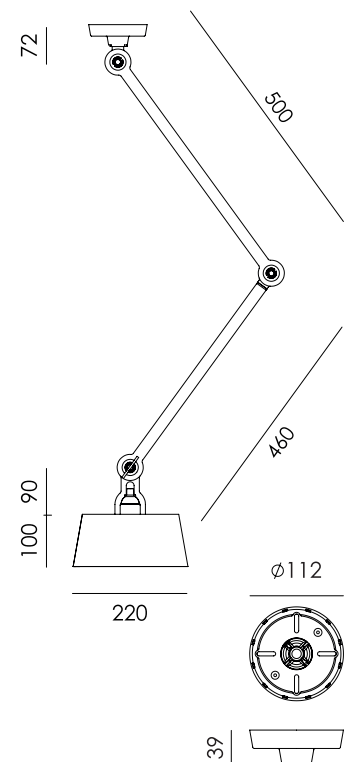

## BOLT ceiling 2 arm upperfit

Design by Anton de Groof, 2016

Starting point for the products of Tonone is the passion for traditional mechanics. The first product line that resulted from this fascination is the lamp series 'Bolt'. Key element in this industrial series is the joint construction that can be adjusted with a wingnut-shaped tool. Besides being a functional tool, this wingnut is integrated in the design of the lamp itself as a distinctive visual element. The Bolt collection is available in 29 different models and in 11 colors.

Type	Ceiling lamp
Environment	Indoor
Material	Steel & aluminum
Wingnut	Wingnut Solid Brass included
Cord length	10 mm
Weight	2,1 kg
Voltage	220-240 V
Max Watt	60 Watt
Socket	E27
IP	20
Lightsource	Lightsource not included
Packaging	
Weight	4,3 kg
Length	75 cm
Width	47 cm
Height	25 cm