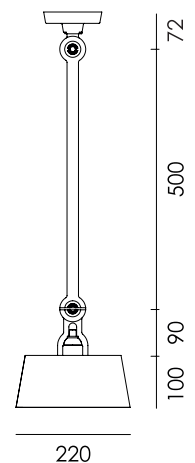

TONONE

technical specifications

BOLT ceiling 1 arm upperfit

Design by Anton de Groof, 2016

Starting point for the products of Tonone is the passion for traditional mechanics. The first product line that resulted from this fascination is the lamp series 'Bolt'. Key element in this industrial series is the joint construction that can be adjusted with a wingnut-shaped tool. Besides being a functional tool, this wingnut is integrated in the design of the lamp itself as a distinctive visual element. The Bolt collection is available in 29 different models and in 11 colors.

Type	Ceiling lamp
Environment	Indoor
Material	Steel & aluminum
Wingnut	Wingnut Solid Brass included
Cord length	10 mm
Weight	1,7 kg
Voltage	220-240 V
Max Watt	60 Watt
Socket	E27
IP	20
Lightsource	Lightsource not included
Packaging	
Weight	3,9 kg
Length	75 cm
Width	47 cm
Height	25 cm

TONONE

technical specifications

Article number

●	smokey black	1312
●	flux green	1313
○	pure white	1315
●	midnight grey	1319
●	ash grey	1318
●	striking orange	1316
●	lightning white	1314
●	thunder blue	1317
●	daybreak rose	1490
●	sunny yellow	1448
●	ice blue	1640