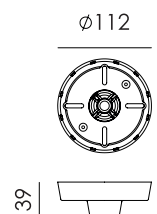

TONONE

technical specifications

BOLT ceiling 1 arm upperfit

Design by Anton de Groof, 2016

Starting point for the products of Tonone is the passion for traditional mechanics. The first product line that resulted from this fascination is the lamp series 'Bolt'. Key element in this industrial series is the joint construction that can be adjusted with a wingnut-shaped tool. Besides being a functional tool, this wingnut is integrated in the design of the lamp itself as a distinctive visual element. The Bolt collection is available in 29 different models and in 11 colors.

Type	Ceiling lamp
Environment	Indoor
Material	Steel & aluminum
Wingnut	Wingnut Solid Brass included
Cord length	10 mm
Weight	1,7 kg
Voltage	220-240 V
Max Watt	60 Watt
Socket	E27
IP	20
Lightsource	Lightsource not included
Packaging	
Weight	3,9 kg
Length	75 cm
Width	47 cm
Height	25 cm