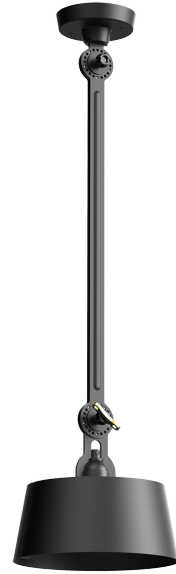

TONONE

technical specifications

BOLT ceiling 1 arm upperfit

Design by Anton de Groof, 2016

Starting point for the products of Tonone is the passion for traditional mechanics. The first product line that resulted from this fascination is the lamp series 'Bolt'. Key element in this industrial series is the joint construction that can be adjusted with a wingnut-shaped tool. Besides being a functional tool, this wingnut is integrated in the design of the lamp itself as a distinctive visual element. The Bolt collection is available in 29 different models and in 11 colors.

Type	Ceiling lamp
Environment	Indoor
Material	Steel & aluminum
Wingnut	Wingnut Solid Brass included
Cord length	10 mm
Weight	1,7 kg
Voltage	220-240 V
Max Watt	60 Watt
Socket	E27
IP	20
Lightsource	Lightsource not included
Packaging	
Weight	3,9 kg
Length	75 cm
Width	47 cm
Height	25 cm

TONONE

technical specifications

Article number

●	smokey black	1312
●	flux green	1313
○	pure white	1315
●	midnight grey	1319
●	ash grey	1318
●	striking orange	1316
●	lightning white	1314
●	thunder blue	1317
●	daybreak rose	1490
●	sunny yellow	1448
●	ice blue	1640