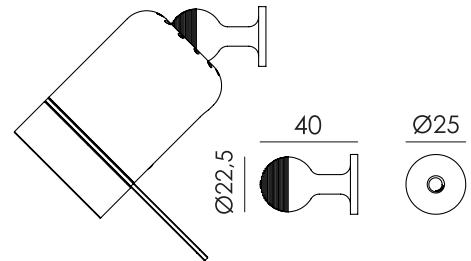

Type	Wall lamp
Environment	Indoor
Material	Steel & aluminum
Weight	0,3 kg
Voltage	220-240 V
Output	5V-1A/2A
IP	20
Lightsource	Lightsource included
Battery	Up to 5 hours
Charge	USB-C
CRI	90
Max lumen	245
Kelvin	2700
Dimmable	Secundair on fixture
Lightbeam	36° (15° / 24°)