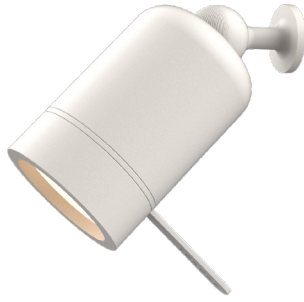

## ONE + knob

Design by Anton de Groof, 2022

### Only ONE: One lamp, endless adventures

Why buy more when you only need one? One lamp. Chargeable, to take anywhere. Timeless, for a sustainable future. One lamp that always illuminates you. Wherever you want. Whenever you want. Tonone ONE. Tonone presents: ONE. One lamp that you can use in countless ways. The start is ONE. What comes next is up to you. ONE + floor, ONE + desk, ONE + wall, ONE + knob or... bring ONE on the road. Charge the lamp and use it up to 5 hours. You only need ONE to surround yourself with light anywhere and anytime you want.

Type	Wall lamp
Environment	Indoor
Material	Steel & aluminum
Weight	0,3 kg
Voltage	220-240 V
Output	5V-1A/2A
IP	20
Lightsource	Lightsource included
Battery	Up to 5 hours
Charge	USB-C
CRI	90
Max lumen	245
Kelvin	2700
Dimmable	Secundair on fixture
Lightbeam	36° (15° / 24°)

# TONONE

technical specifications

Article number

	smokey black	5045
	fuzzy white	5046
	heavy metal	5047