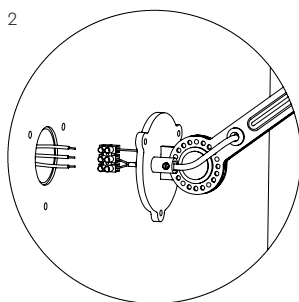

TONONE

technical specifications

BOLT wall under fit

Design by Anton de Groof, 2013

Starting point for the products of Tonone is the passion for traditional mechanics. The first product line that resulted from this fascination is the lamp series 'Bolt'. Key element in this industrial series is the joint construction that can be adjusted with a wingnut-shaped tool. Besides being a functional tool, this wingnut is integrated in the design of the lamp itself as a distinctive visual element. The Bolt collection is available in 29 different models and in 11 colors.

Type	Wall lamp
Environment	Indoor
Material	Steel & aluminum
Wingnut	Wingnut Solid Brass included
Cord length	Bolt with cord 2600 mm Bolt install 10 mm
Weight	1,2 kg
Voltage	220-240 V
Max Watt	60 Watt
Socket	E27
IP	20
Lightsource	Lightsource not included

Packaging

Weight	3,4 kg
Length	75 cm
Width	47 cm
Height	25 cm

TONONE

technical specifications

		<i>with cord</i>	<i>install</i>
●	smokey black	1105	1113
●	flux green	1107	1114
○	pure white	1109	1116
●	midnight grey	1268	1269
●	ash grey	1112	1120
●	striking orange	1110	1117
●	lightning white	1108	1115
●	thunder blue	1111	1118
●	daybreak rose	1476	1477
●	sunny yellow	1434	1435
●	ice blue	1615	1616

TONONE

technical specifications

With cord

1. With powercord including switch and a plug.

Install

2. With terminal block to install directly on a junction box.

3. With optional wall ring.

Optional wall ring
Article number