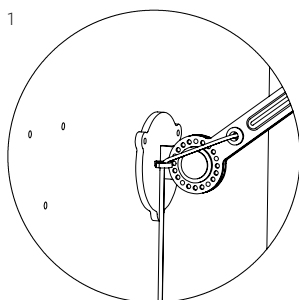

TONONE

technical specifications

BOLT wall under fit

Design by Anton de Groof, 2013

Starting point for the products of Tonone is the passion for traditional mechanics. The first product line that resulted from this fascination is the lamp series 'Bolt'. Key element in this industrial series is the joint construction that can be adjusted with a wingnut-shaped tool. Besides being a functional tool, this wingnut is integrated in the design of the lamp itself as a distinctive visual element. The Bolt collection is available in 29 different models and in 11 colors.

Type	Wall lamp
Environment	Indoor
Material	Steel & aluminum
Wingnut	Wingnut Solid Brass included
Cord length	Bolt with cord 2600 mm Bolt install 10 mm
Weight	1,2 kg
Voltage	220-240 V
Max Watt	60 Watt
Socket	E27
IP	20
Lightsource	Lightsource not included

Packaging

Weight	3,4 kg
Length	75 cm
Width	47 cm
Height	25 cm

TONONE

technical specifications

		<i>with cord</i>	<i>install</i>
●	smokey black	1105	1113
●	flux green	1107	1114
○	pure white	1109	1116
●	midnight grey	1268	1269
●	ash grey	1112	1120
●	striking orange	1110	1117
●	lightning white	1108	1115
●	thunder blue	1111	1118
●	daybreak rose	1476	1477
●	sunny yellow	1434	1435
●	ice blue	1615	1616

TONONE

technical specifications

With cord

1. With powercord including switch and a plug.

Install

2. With terminal block to install directly on a junction box.

3. With optional wall ring.

Optional wall ring
Article number