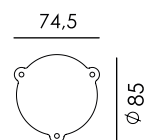

Type	Wall lamp
Environment	Indoor
Material	Steel & aluminum
Wingnut	Wingnut Solid Brass included
Cord length	Bolt with cord 2600 mm Bolt install 10 mm
Weight	1,2 kg
Voltage	220-240 V
Max Watt	60 Watt
Socket	E27
IP	20
Lightsource	Lightsource not included

Packaging

Weight	3,4 kg
Length	75 cm
Width	47 cm
Height	25 cm

TONONE

technical specifications

		<i>with cord</i>	<i>install</i>
●	smokey black	1105	1113
●	flux green	1107	1114
○	pure white	1109	1116
●	midnight grey	1268	1269
●	ash grey	1112	1120
●	striking orange	1110	1117
●	lightning white	1108	1115
●	thunder blue	1111	1118
●	daybreak rose	1476	1477
●	sunny yellow	1434	1435
●	ice blue	1615	1616