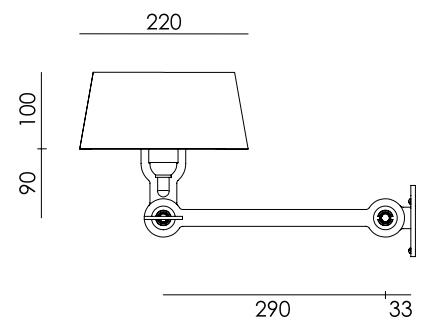

TONONE

technical specifications

BOLT wall under fit

Design by Anton de Groof, 2013

Starting point for the products of Tonone is the passion for traditional mechanics. The first product line that resulted from this fascination is the lamp series 'Bolt'. Key element in this industrial series is the joint construction that can be adjusted with a wingnut-shaped tool. Besides being a functional tool, this wingnut is integrated in the design of the lamp itself as a distinctive visual element. The Bolt collection is available in 29 different models and in 11 colors.

Type	Wall lamp
Environment	Indoor
Material	Steel & aluminum
Wingnut	Wingnut Solid Brass included
Cord length	Bolt with cord 2600 mm Bolt install 10 mm
Weight	1,2 kg
Voltage	220-240 V
Max Watt	60 Watt
Socket	E27
IP	20
Lightsource	Lightsource not included

Packaging

Weight	3,4 kg
Length	75 cm
Width	47 cm
Height	25 cm

TONONE

technical specifications

		<i>with cord</i>	<i>install</i>
●	smokey black	1105	1113
●	flux green	1107	1114
○	pure white	1109	1116
●	midnight grey	1268	1269
●	ash grey	1112	1120
●	striking orange	1110	1117
●	lightning white	1108	1115
●	thunder blue	1111	1118
●	daybreak rose	1476	1477
●	sunny yellow	1434	1435
●	ice blue	1615	1616