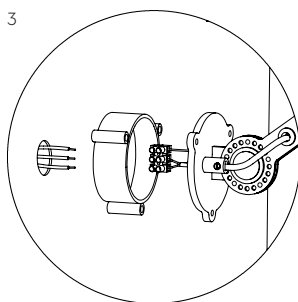

TONONE

technical specifications

BOLT wall under fit

Design by Anton de Groof, 2013

Starting point for the products of Tonone is the passion for traditional mechanics. The first product line that resulted from this fascination is the lamp series 'Bolt'. Key element in this industrial series is the joint construction that can be adjusted with a wingnut-shaped tool. Besides being a functional tool, this wingnut is integrated in the design of the lamp itself as a distinctive visual element. The Bolt collection is available in 29 different models and in 11 colors.

Type	Wall lamp
Environment	Indoor
Material	Steel & aluminum
Wingnut	Wingnut Solid Brass included
Cord length	Bolt with cord 2600 mm Bolt install 10 mm
Weight	1,2 kg
Voltage	220-240 V
Max Watt	60 Watt
Socket	E27
IP	20
Lightsource	Lightsource not included

Packaging

Weight	3,4 kg
Length	75 cm
Width	47 cm
Height	25 cm

TONONE

technical specifications

		<i>with cord</i>	<i>install</i>
●	smokey black	1105	1113
●	flux green	1107	1114
○	pure white	1109	1116
●	midnight grey	1268	1269
●	ash grey	1112	1120
●	striking orange	1110	1117
●	lightning white	1108	1115
●	thunder blue	1111	1118
●	daybreak rose	1476	1477
●	sunny yellow	1434	1435
●	ice blue	1615	1616

TONONE

technical specifications

With cord

1. With powercord including switch and a plug.

Install

2. With terminal block to install directly on a junction box.

3. With optional wall ring.

Optional wall ring
Article number