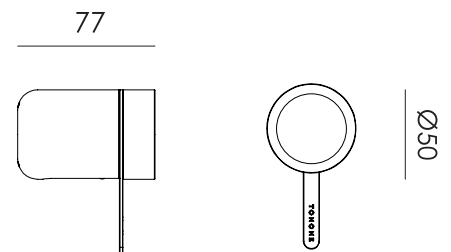

Type	Led lamp
Environment	Indoor
Material	Steel & aluminum
Weight	225 gr
Voltage	220-240 V
Output	5V-1A/2A
IP	20
Lightsource	Lightsource included
Battery	Up to 5 hours
Charge	USB-C
CRI	90
Max lumen	245
Kelvin	2700
Dimmable	Secundair on fixture
Lightbeam	36° (15° / 24°)
Cord	Black cord 500 mm

TONONE

technical specifications

Article number

	smokey black	5000
	fuzzy white	5001
	heavy metal	5002
	fuzzy white / hell orange	5003
	heavy metal / bright yellow	5004