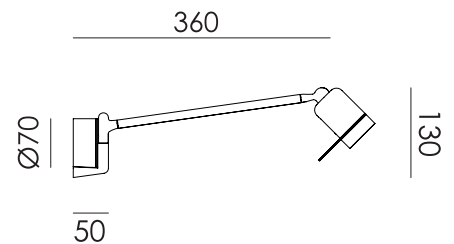

Type	Wall lamp
Environment	Indoor
Material	Steel & aluminum
Weight	0,5 kg
Voltage	220-240 V
IP	20
Lightsource	Lightsource included
Battery	Up to 5 hours
Charge	USB-C
CRI	90
Max lumen	240
Kelvin	2700
Dimmable	Secundair on fixture
Lightbeam	36° (15° / 24°)