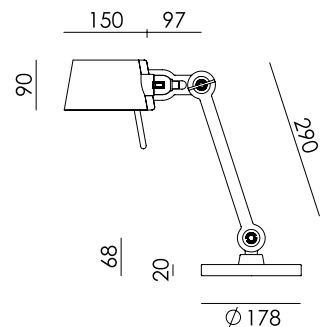

## BOLT desk small 1 arm

Design by Anton de Groof, 2013 / 2018

Starting point for the products of Tonone is the passion for traditional mechanics. The first product line that resulted from this fascination is the lamp series 'Bolt'. Key element in this industrial series is the joint construction that can be adjusted with a wingnut-shaped tool. Besides being a functional tool, this wingnut is integrated in the design of the lamp itself as a distinctive visual element. The Bolt collection is available in 29 different models and in 10 colors.

Type	Desk lamp
Environment	Indoor
Material	Steel & aluminum
Wingnut	Wingnut Solid Brass included
Cord length	2500 mm
Weight	4,8 kg

Voltage	220-240 V
Max Watt	60 Watt
Socket	E27
IP	20
Lightsource	Lightsource not included

### Packaging

Weight	7,1 kg
Length	75 cm
Width	47 cm
Height	18 cm