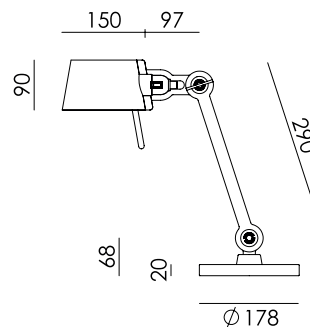

## BOLT desk small 1 arm

Design by Anton de Groof, 2013 / 2018

Starting point for the products of Tonone is the passion for traditional mechanics. The first product line that resulted from this fascination is the lamp series 'Bolt'. Key element in this industrial series is the joint construction that can be adjusted with a wingnut-shaped tool. Besides being a functional tool, this wingnut is integrated in the design of the lamp itself as a distinctive visual element. The Bolt collection is available in 29 different models and in 11 colors.

Type	Desk lamp
Environment	Indoor
Material	Steel & aluminum
Wingnut	Wingnut Solid Brass included
Cord length	2500 mm
Weight	4,8 kg

Voltage	220-240 V
Max Watt	60 Watt
Socket	E27
IP	20
Lightsource	Lightsource not included

Packaging	
Weight	7,1 kg
Length	75 cm
Width	47 cm
Height	18 cm