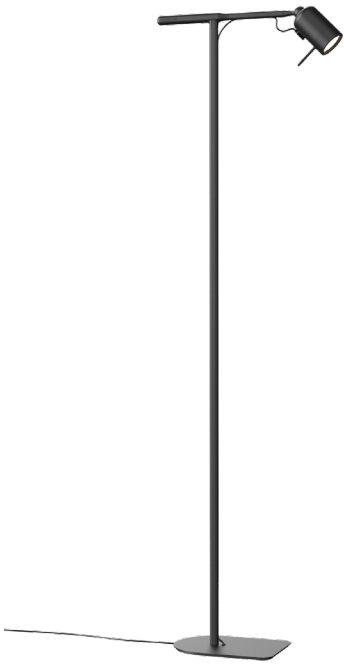

TONONE

technical specifications

ONE + floor straight

Design by Anton de Groof, 2023

Only ONE: One lamp, endless adventures

Why buy more when you only need one? One lamp. Chargeable, to take anywhere. Timeless, for a sustainable future. One lamp that always illuminates you. Wherever you want. Whenever you want. Tonone ONE. Tonone presents: ONE. One lamp that you can use in countless ways. The start is ONE. What comes next is up to you. ONE + floor, ONE + desk, ONE + wall, ONE + knob or... bring ONE on the road. Charge the lamp and use it up to 5 hours. You only need ONE to surround yourself with light anywhere and anytime you want.

Type	Floor lamp
Environment	Indoor
Material	Steel & aluminum
Weight	1,4 kg
Voltage	220-240 V
Output	5V-1A/2A
IP	20
Lightsource	Lightsource included
Battery	Up to 5 hours
Charge	USB-C
CRI	90
Max lumen	245
Kelvin	2700
Dimmable	Secundair on fixture
Lightbeam	36° (15° / 24°)
Cords	black cords 500 mm & 2500 mm

TONONE

technical specifications

Article number

	smokey black	5050
	fuzzy white	5051
	heavy metal	5052