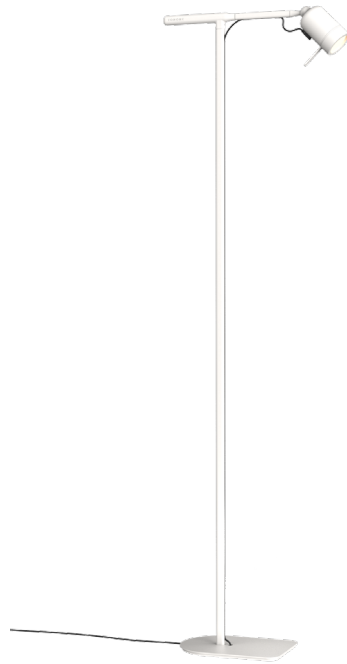

TONONE

technical specifications

ONE + floor straight

Design by Anton de Groof, 2023

Only ONE: One lamp, endless adventures

Why buy more when you only need one? One lamp. Chargeable, to take anywhere. Timeless, for a sustainable future. One lamp that always illuminates you. Wherever you want. Whenever you want. Tonone ONE. Tonone presents: ONE. One lamp that you can use in countless ways. The start is ONE. What comes next is up to you. ONE + floor, ONE + desk, ONE + wall, ONE + knob or... bring ONE on the road. Charge the lamp and use it up to 5 hours. You only need ONE to surround yourself with light anywhere and anytime you want.

Type	Floor lamp
Environment	Indoor
Material	Steel & aluminum
Weight	1,4 kg
Voltage	220-240 V
Output	5V-1A/2A
IP	20
Lightsource	Lightsource included
Battery	Up to 5 hours
Charge	USB-C
CRI	90
Max lumen	245
Kelvin	2700
Dimmable	Secundair on fixture
Lightbeam	36° (15° / 24°)
Cords	black cords 500 mm & 2500 mm

TONONE

technical specifications

Article number

	smokey black	5050
	fuzzy white	5051
	heavy metal	5052