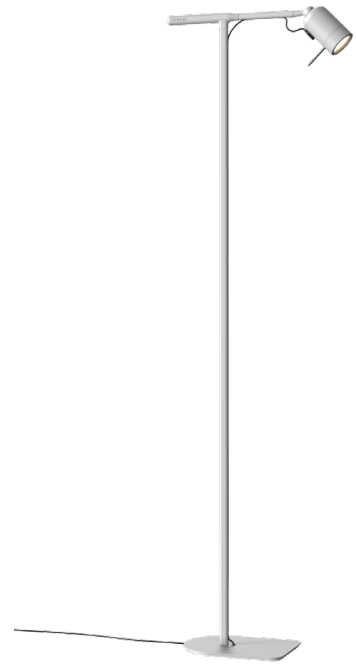

TONONE

technical specifications

ONE + floor straight

Design by Anton de Groof, 2023

Only ONE: One lamp, endless adventures

Why buy more when you only need one? One lamp. Chargeable, to take anywhere. Timeless, for a sustainable future. One lamp that always illuminates you. Wherever you want. Whenever you want. Tonone ONE. Tonone presents: ONE. One lamp that you can use in countless ways. The start is ONE. What comes next is up to you. ONE + floor, ONE + desk, ONE + wall, ONE + knob or... bring ONE on the road. Charge the lamp and use it up to 5 hours. You only need ONE to surround yourself with light anywhere and anytime you want.

Type	Floor lamp
Environment	Indoor
Material	Steel & aluminum
Weight	1,4 kg
Voltage	220-240 V
Output	5V-1A/2A
IP	20
Lightsource	Lightsource included
Battery	Up to 5 hours
Charge	USB-C
CRI	90
Max lumen	245
Kelvin	2700
Dimmable	Secundair on fixture
Lightbeam	36° (15° / 24°)
Cords	black cords 500 mm & 2500 mm

TONONE

technical specifications

Article number

	smokey black	5050
	fuzzy white	5051
	heavy metal	5052