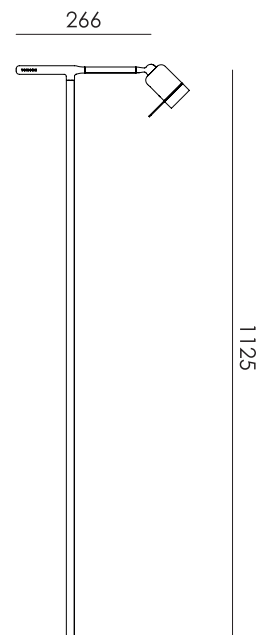

TONONE

technical specifications

ONE + floor straight

Design by Anton de Groof, 2023

Only ONE: One lamp, endless adventures

Why buy more when you only need one? One lamp. Chargeable, to take anywhere. Timeless, for a sustainable future. One lamp that always illuminates you. Wherever you want. Whenever you want. Tonone ONE. Tonone presents: ONE. One lamp that you can use in countless ways. The start is ONE. What comes next is up to you. ONE + floor, ONE + desk, ONE + wall, ONE + knob or... bring ONE on the road. Charge the lamp and use it up to 5 hours. You only need ONE to surround yourself with light anywhere and anytime you want.

Type	Floor lamp
Environment	Indoor
Material	Steel & aluminum
Weight	1,4 kg
Voltage	220-240 V
Output	5V-1A/2A
IP	20
Lightsource	Lightsource included
Battery	Up to 5 hours
Charge	USB-C
CRI	90
Max lumen	245
Kelvin	2700
Dimmable	Secundair on fixture
Lightbeam	36° (15° / 24°)
Cords	black cords 500 mm & 2500 mm

TONONE

technical specifications

Article number

	smokey black	5050
	fuzzy white	5051
	heavy metal	5052