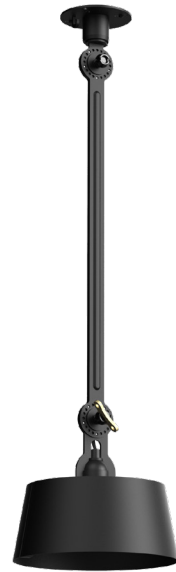

TONONE

technical specifications

BOLT ceiling 1 arm upperfit

Design by Anton de Groof, 2016

Starting point for the products of Tonone is the passion for traditional mechanics. The first product line that resulted from this fascination is the lamp series 'Bolt'. Key element in this industrial series is the joint construction that can be adjusted with a wingnut-shaped tool. Besides being a functional tool, this wingnut is integrated in the design of the lamp itself as a distinctive visual element. The Bolt collection is available in 29 different models and in 11 colors.

Type	Ceiling lamp
Environment	Indoor
Material	Steel & aluminum
Wingnut	Wingnut Solid Brass included
Cord length	10 mm

Weight	1,7 kg
Voltage	220-240 V
Max Watt	60 Watt
Socket	E27
IP	20
Lightsource	Lightsource not included

Packaging	
Weight	3,9 kg
Length	75 cm
Width	47 cm
Height	25 cm

TONONE

technical specifications

Article number

	smokey black	1312
	flux green	1313
	pure white	1315
	midnight grey	1319
	ash grey	1318
	striking orange	1316
	lightning white	1314
	thunder blue	1317
	daybreak rose	1490
	sunny yellow	1448
	ice blue	1640

TONONE

technical specifications

1. With terminal block to install directly on a junction box.
2. With optional ceiling ring.

Optional ceiling ring
Article number

	smokey black	1509
	flux green	1510
	pure white	1511
	midnight grey	1512
	ash grey	1513
	striking orange	1514
	lightning white	1515
	thunder blue	1516
	daybreak rose	1517
	sunny yellow	1518
	ice blue	1651