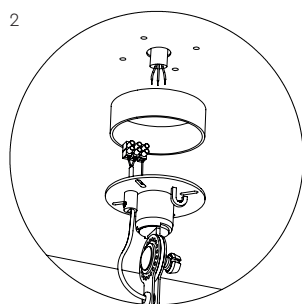

TONONE

technical specifications

BOLT ceiling 1 arm upperfit

Design by Anton de Groof, 2016

Starting point for the products of Tonone is the passion for traditional mechanics. The first product line that resulted from this fascination is the lamp series 'Bolt'. Key element in this industrial series is the joint construction that can be adjusted with a wingnut-shaped tool. Besides being a functional tool, this wingnut is integrated in the design of the lamp itself as a distinctive visual element. The Bolt collection is available in 29 different models and in 11 colors.

Type	Ceiling lamp
Environment	Indoor
Material	Steel & aluminum
Wingnut	Wingnut Solid Brass included
Cord length	10 mm

Weight	1,7 kg
Voltage	220-240 V
Max Watt	60 Watt
Socket	E27
IP	20
Lightsource	Lightsource not included

Packaging	
Weight	3,9 kg
Length	75 cm
Width	47 cm
Height	25 cm

TONONE

technical specifications

Article number

	smokey black	1312
	flux green	1313
	pure white	1315
	midnight grey	1319
	ash grey	1318
	striking orange	1316
	lightning white	1314
	thunder blue	1317
	daybreak rose	1490
	sunny yellow	1448
	ice blue	1640

TONONE

technical specifications

1. With terminal block to install directly on a junction box.
2. With optional ceiling ring.

Optional ceiling ring
Article number

	smokey black	1509
	flux green	1510
	pure white	1511
	midnight grey	1512
	ash grey	1513
	striking orange	1514
	lightning white	1515
	thunder blue	1516
	daybreak rose	1517
	sunny yellow	1518
	ice blue	1651