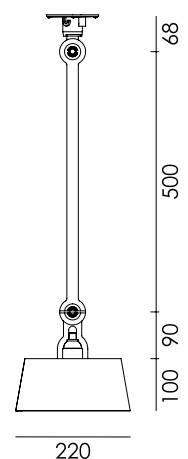

TONONE

technical specifications

BOLT ceiling 1 arm upperfit

Design by Anton de Groof, 2016

Starting point for the products of Tonone is the passion for traditional mechanics. The first product line that resulted from this fascination is the lamp series 'Bolt'. Key element in this industrial series is the joint construction that can be adjusted with a wingnut-shaped tool. Besides being a functional tool, this wingnut is integrated in the design of the lamp itself as a distinctive visual element. The Bolt collection is available in 29 different models and in 11 colors.

Type	Ceiling lamp
Environment	Indoor
Material	Steel & aluminum
Wingnut	Wingnut Solid Brass included
Cord length	10 mm

Weight	1,7 kg
Voltage	220-240 V
Max Watt	60 Watt
Socket	E27
IP	20
Lightsource	Lightsource not included

Packaging	
Weight	3,9 kg
Length	75 cm
Width	47 cm
Height	25 cm

TONONE

technical specifications

Article number

	smokey black	1312
	flux green	1313
	pure white	1315
	midnight grey	1319
	ash grey	1318
	striking orange	1316
	lightning white	1314
	thunder blue	1317
	daybreak rose	1490
	sunny yellow	1448
	ice blue	1640