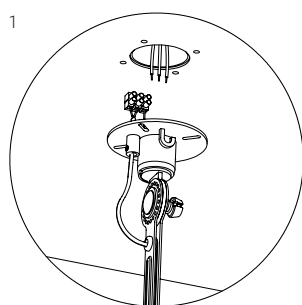

TONONE

technical specifications

BOLT ceiling 1 arm upperfit

Design by Anton de Groof, 2016

Starting point for the products of Tonone is the passion for traditional mechanics. The first product line that resulted from this fascination is the lamp series 'Bolt'. Key element in this industrial series is the joint construction that can be adjusted with a wingnut-shaped tool. Besides being a functional tool, this wingnut is integrated in the design of the lamp itself as a distinctive visual element. The Bolt collection is available in 29 different models and in 11 colors.

Type	Ceiling lamp
Environment	Indoor
Material	Steel & aluminum
Wingnut	Wingnut Solid Brass included
Cord length	10 mm

Weight	1,7 kg
Voltage	220-240 V
Max Watt	60 Watt
Socket	E27
IP	20
Lightsource	Lightsource not included

Packaging	
Weight	3,9 kg
Length	75 cm
Width	47 cm
Height	25 cm

TONONE

technical specifications

Article number

	smokey black	1312
	flux green	1313
	pure white	1315
	midnight grey	1319
	ash grey	1318
	striking orange	1316
	lightning white	1314
	thunder blue	1317
	daybreak rose	1490
	sunny yellow	1448
	ice blue	1640

TONONE

technical specifications

1. With terminal block to install directly on a junction box.
2. With optional ceiling ring.

Optional ceiling ring
Article number

	smokey black	1509
	flux green	1510
	pure white	1511
	midnight grey	1512
	ash grey	1513
	striking orange	1514
	lightning white	1515
	thunder blue	1516
	daybreak rose	1517
	sunny yellow	1518
	ice blue	1651