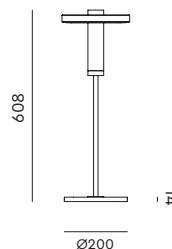

● smokey black 3070 € 755,- € 623,97