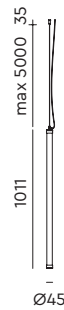

- smokey black with black cords 4014 € 595,- € 491,74
- pure white with orange cords 4017

MR. TUBES LED Pendant
vertical 1000 | 4000K
Anton de Groof, 2019

Material: aluminum & steel
Weight: 0,8 kg
IP 20
Volt: 220-240 V | 11 Watt
1235 lumen | 4000K | CRI: >90
Phase cut dimmable

led