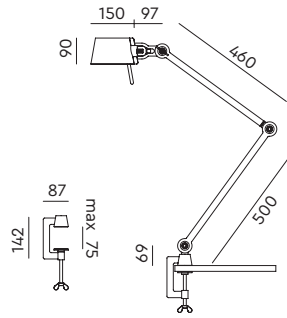

## pricelist 2025

recommended  
consumer price

1 April 2025

[tonone.com](https://tonone.com)

**BOLT Desk 2 arm foot**  
Anton de Groof, 2013

Material: steel & aluminum  
Weight: 7,8 kg  
IP 20  
Volt: 220-240 V | Max Watt: 60 Watt  
Socket: E27  
Cord length: 2900 mm

**BOLT Desk 2 arm clamp**  
Anton de Groof, 2013

Material: steel & aluminum  
Weight: 2,5 kg  
IP 20  
Volt: 220-240 V | Max Watt: 60 Watt  
Socket: E27  
Cord length: 2900 mm

Wingnut solid brass included

**BOLT Desk 1 arm foot**  
Anton de Groof, 2013

Material: steel & aluminum  
Weight: 7,2 kg  
IP 20  
Volt: 220-240 V | Max Watt: 60 Watt  
Socket: E27  
Cord length: 2400 mm

Wingnut solid brass included