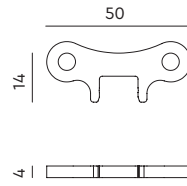

● solid brass	1300	€ 6,05	€ 5,-
● copper	1302		
● stainless steel	1303		
● black aluminium	1301