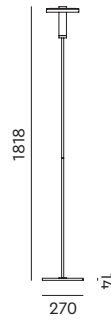

● smokey black 3040 € 940,- € 776,86