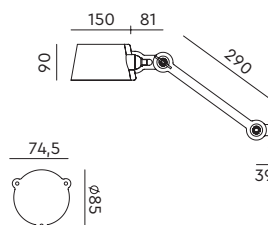

- smokey black 1081 € 298,- € 246,28
- flux green 1083
- pure white 1085
- midnight grey 1262
- ash grey 1088
- striking orange 1086
- lightning white 1084
- thunder blue 1087
- daybreak rose 1470
- sunny yellow 1428
- ice blue 1613