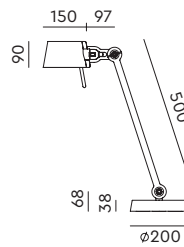

## pricelist 2025

recommended  
consumer price

1 April 2025

[tonone.com](https://tonone.com)

**BOLT Desk 2 arm foot**  
Anton de Groof, 2013

Material: steel & aluminum  
Weight: 7,8 kg  
IP 20  
Volt: 220-240 V | Max Watt: 60 Watt  
Socket: E27  
Cord length: 2900 mm

**BOLT Desk 2 arm clamp**  
Anton de Groof, 2013

Material: steel & aluminum  
Weight: 2,5 kg  
IP 20  
Volt: 220-240 V | Max Watt: 60 Watt  
Socket: E27  
Cord length: 2900 mm

Wingnut solid brass included

**BOLT Desk 1 arm foot**  
Anton de Groof, 2013

Material: steel & aluminum  
Weight: 7,2 kg  
IP 20  
Volt: 220-240 V | Max Watt: 60 Watt  
Socket: E27  
Cord length: 2400 mm

Wingnut solid brass included