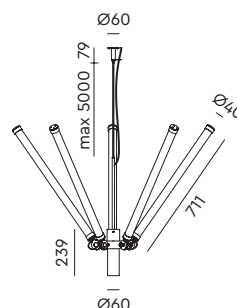

- smokey black with black cords 4046 € 2.990,- € 2.471,07
- pure white with orange cords 4051