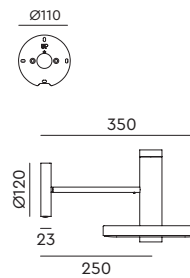

BEADS Wall 120 install
Anton de Groof, 2018

● smokey black 2050 € 920,- € 760,33

Material: aluminum & steel
Weight: 1,9 kg
IP 20
Volt: 220-240 V | 16 Watt
Dim to warm 2100K to 2800K
900 lumen | CRI: 90
Phase cut dimmable

led

BEADS Wall 35 downlight with cord
Anton de Groof, 2018

● smokey black 2060 € 735,- € 607,44

Material: aluminum & steel
Weight: 1,3 kg
IP 20
Volt: 220-240 V | 16 Watt
Dim to warm 2100K to 2800K
900 lumen | CRI: 90
Dimmable on fixture
Cord length: 2600 mm

led

BEADS Wall 35 downlight install
Anton de Groof, 2018

● smokey black 2070 € 645,- € 533,06

Material: aluminum & steel
Weight: 1,3 kg
IP 20
Volt: 220-240 V | 16 Watt
Dim to warm 2100K to 2800K
900 lumen | CRI: 90
Phase cut dimmable

led

BEADS Wall 35 uplight with cord
Anton de Groof, 2018

● smokey black 2080 € 735,- € 607,44

Material: aluminum & steel
Weight: 1,3 kg
IP 20
Volt: 220-240 V | 16 Watt
Dim to warm 2100K to 2800K
900 lumen | CRI: 90
Dimmable on fixture
Cord length: 2600 mm

led

BEADS Wall 35 uplight install
Anton de Groof, 2018

● smokey black 2090 € 645,- € 533,06

Material: aluminum & steel
Weight: 1,3 kg
IP 20
Volt: 220-240 V | 16 Watt
Dim to warm 2100K to 2800K
900 lumen | CRI: 90
Phase cut dimmable

led