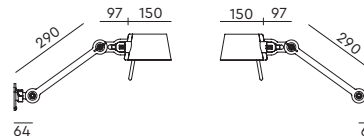

BOLT Bed sidefit set install
Anton de Groof, 2013

Material: steel & aluminum
Weight: 2,4 kg
IP 20
Volt: 220-240 V | Max Watt: 60 Watt
Socket: E27
Switch on socket holder
Optional: wallring