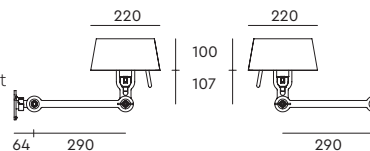

● smokey black	1590	€ 638,-	€ 527,28
● flux green	1591		
○ pure white	1592		
● midnight grey	1593		
● ash grey	1594		
● striking orange	1595		
● lightning white	1596		
● thunder blue	1597		
● daybreak rose	1598		
● sunny yellow	1599		
● ice blue	1634