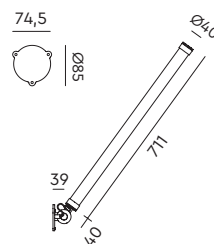

- smokey black with black cords 4036 € 595,- € 491,74
- pure white with orange cords 4038