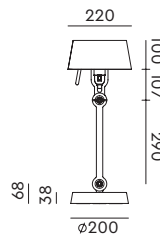

## pricelist 2025

recommended  
consumer price

1 April 2025

[tonone.com](https://tonone.com)

**BOLT Desk 2 arm foot**  
Anton de Groof, 2013

Material: steel & aluminum  
Weight: 7,8 kg  
IP 20  
Volt: 220-240 V | Max Watt: 60 Watt  
Socket: E27  
Cord length: 2900 mm

**BOLT Desk 2 arm clamp**  
Anton de Groof, 2013

Material: steel & aluminum  
Weight: 2,5 kg  
IP 20  
Volt: 220-240 V | Max Watt: 60 Watt  
Socket: E27  
Cord length: 2900 mm

Wingnut solid brass included

**BOLT Table standard**  
Anton de Groof, 2013

Material: steel & aluminum  
Weight: 7,3 kg  
IP 20  
Volt: 220-240 V | Max Watt: 60 Watt  
Socket: E27  
Cord length: 2300 mm

Wingnut solid brass included

**BOLT Table small**  
Anton de Groof, 2013

Material: steel & aluminum  
Weight: 7,2 kg  
IP 20  
Volt: 220-240 V | Max Watt: 60 Watt  
Socket: E27  
Cord length: 2500 mm

Wingnut solid brass included

- smokey black 1057 € 465,- € 384,30
- flux green 1059
- pure white 1061
- midnight grey 1259
- ash grey 1064
- striking orange 1062
- lightning white 1060
- thunder blue 1063
- daybreak rose 1465
- sunny yellow 1423
- ice blue 1608