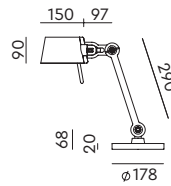

- smokey black 1033 € 400,- € 330,58
- flux green 1035
- pure white 1037
- midnight grey 1256
- ash grey 1040
- striking orange 1038
- lightning white 1036
- thunder blue 1039
- daybreak rose 1462
- sunny yellow 1420
- ice blue 1604