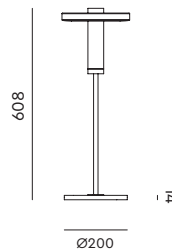

● smokey black 3060 € 755,- € 623,97