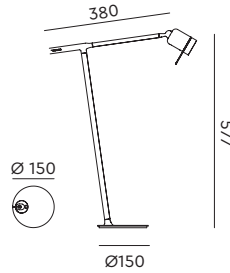

- smokey black 5035 € 469,- € 387,60
- fuzzy white 5036
- heavy metal 5037