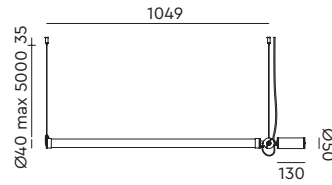

MR. TUBES LED Pendant
horizontal | 4000K | driver on fixture
Anton de Groof, 2019

- smokey black with black cords 4006 € 670,- € 553,72
- pure white with orange cords 4008

MR. TUBES LED Pendant
vertical 700 | 2700K
Anton de Groof, 2019

Material: aluminum & steel
Weight: 0,7 kg
IP 20
Volt: 220-240 V | 8 Watt
865 lumen | 2700K | CRI: >90
Phase cut dimmable

led

- smokey black with black cords 4010 € 545,- € 450,41
- pure white with orange cords 4011

MR. TUBES LED Pendant
vertical 700 | 4000K
Anton de Groof, 2019

Material: aluminum & steel
Weight: 0,7 kg
IP 20
Volt: 220-240 V | 8 Watt
865 lumen | 4000K | CRI: >90
Phase cut dimmable

led

- smokey black with black cords 4012 € 545,- € 450,41
- pure white with orange cords 4013

MR. TUBES LED Pendant
vertical 1000 | 2700K
Anton de Groof, 2019

Material: aluminum & steel
Weight: 0,8 kg
IP 20
Volt: 220-240 V | 11 Watt
1235 lumen | 2700K | CRI: >90
Phase cut dimmable

led

- smokey black with black cords 4014 € 595,- € 491,74
- pure white with orange cords 4017

MR. TUBES LED Pendant
vertical 1000 | 4000K
Anton de Groof, 2019

Material: aluminum & steel
Weight: 0,8 kg
IP 20
Volt: 220-240 V | 11 Watt
1235 lumen | 4000K | CRI: >90
Phase cut dimmable

led

- smokey black with black cords 4018 € 595,- € 491,74
- pure white with orange cords 4019