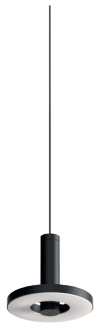

BEADS Pendant
Anton de Groof, 2018

Material: aluminum
Weight: 0,8 kg
IP 20
Volt: 220-240 V | 16 Watt
Dim to warm 2100K to 2800K
900 lumen | CRI: 90
Phase cut dimmable
Cord length: max 3000 mm

led