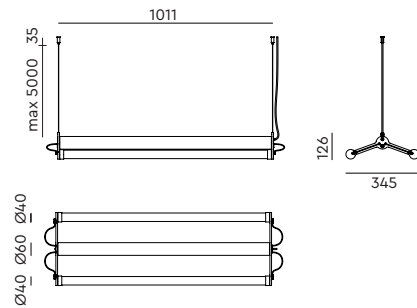

- smokey black with black cords 4016 € 1.098,- € 907,44
- pure white with orange cords 4021

MR. TUBES LED Wall driver separate 2700K
Anton de Groof, 2019

Material: aluminum & steel
Weight: 1,1 kg
IP 20 | Volt: 220-240 V | 8 Watt
865 lumen | 2700K | CRI: >90
Phase cut dimmable

Wingnut solid brass included

led