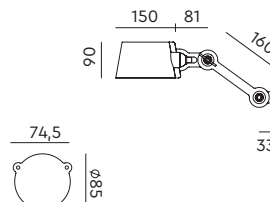

● smokey black	1236	€ 289,-	€ 238,84
● flux green	1238		
○ pure white	1240		
● midnight grey	1266		
● ash grey	1243		
● striking orange	1241		
● lightning white	1239		
● thunder blue	1242		
● daybreak rose	1474		
● sunny yellow	1432		
● ice blue	1618		

BOLT Wall sidefit mini with cord
Anton de Groof, 2013

Material: steel & aluminum
Weight: 0,9 kg
Volt: 220-240 V | Max Watt: 60 Watt
Socket: E27
Cord length: 2850 mm
Switch on cord

Wingnut solid brass included