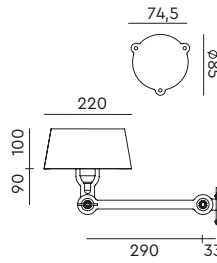

- smokey black 1105 € 298,- € 246,28
- flux green 1107
- pure white 1109
- midnight grey 1268
- ash grey 1112
- striking orange 1110
- lightning white 1108
- thunder blue 1111
- daybreak rose 1476
- sunny yellow 1434
- ice blue 1615