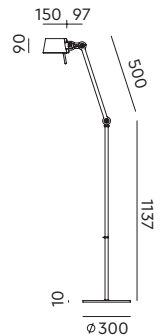

## pricelist 2025

recommended  
consumer price

1 April 2025

[tonone.com](https://tonone.com)

**BOLT Desk 2 arm foot**  
Anton de Groof, 2013

Material: steel & aluminum  
Weight: 7,8 kg  
IP 20  
Volt: 220-240 V | Max Watt: 60 Watt  
Socket: E27  
Cord length: 2900 mm

**BOLT Table standard**  
Anton de Groof, 2013

Material: steel & aluminum  
Weight: 7,3 kg  
IP 20  
Volt: 220-240 V | Max Watt: 60 Watt  
Socket: E27  
Cord length: 2300 mm

Wingnut solid brass included

**BOLT Floor 1 arm sidefit**  
Anton de Groof, 2013

Material: steel & aluminum  
Weight: 8,4 kg  
IP 20  
Volt: 220-240 V | Max Watt: 60 Watt  
Socket: E27  
Cord length: 2400 mm

Wingnut solid brass included

**BOLT Floor long 1 arm sidefit**  
Anton de Groof, 2013

Material: steel & aluminum  
Weight: 9,3 kg  
IP 20  
Volt: 220-240 V | Max Watt: 60 Watt  
Socket: E27  
Cord length: 2200 mm

Wingnut solid brass included