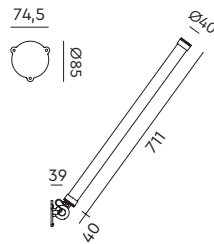

- smokey black with black cords 4035 € 595,- € 491,74
- pure white with orange cords 4037