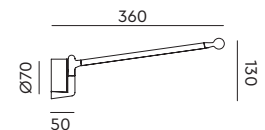

led

- smokey black 5040 € 459,- € 379,34
- fuzzy white 5041
- heavy metal 5042

**ONE Wall fixture**  
Anton de Groof, 2022

Material: aluminum & steel  
Weight: 0,25 kg  
  
USB-C charging cable included

- smokey black 5020 € 240,- € 198,35
- fuzzy white 5021
- heavy metal 5022