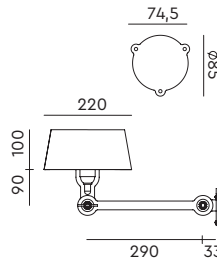

- smokey black 1113 € 298,- € 246,28
- flux green 1114
- pure white 1116
- midnight grey 1269
- ash grey 1120
- striking orange 1117
- lightning white 1115
- thunder blue 1118
- daybreak rose 1477
- sunny yellow 1435
- ice blue 1616