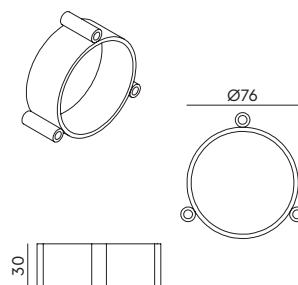

- smokey black € 40 € 33,06
- flux green
- pure white
- midnight grey
- ash grey
- striking orange
- lightning white
- thunder blue
- daybreak rose
- sunny yellow
- ice blue