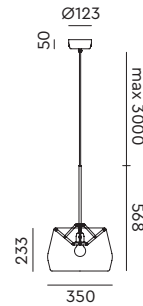

Wingnut solid brass included

Create your  
Mr. Tubes LED Connect with us

info@tonone.com

led

**ATLAS D350**  
Anton de Groof, 2015

Material: brass & hand blown glass  
Weight: 4 kg  
IP 20  
Volt: 220-240 V | Max Watt: 60 Watt  
Socket: E27  
Cord length: max 3000 mm