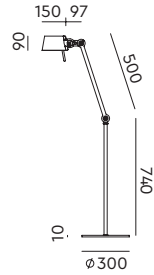

**BOLT Table standard**  
Anton de Groof, 2013

Material: steel & aluminum  
Weight: 7,3 kg  
IP 20  
Volt: 220-240 V | Max Watt: 60 Watt  
Socket: E27  
Cord length: 2300 mm

Wingnut solid brass included

**BOLT Table small**  
Anton de Groof, 2013

Material: steel & aluminum  
Weight: 7,2 kg  
IP 20  
Volt: 220-240 V | Max Watt: 60 Watt  
Socket: E27  
Cord length: 2500 mm

Wingnut solid brass included

- smokey black 1057 € 465,- € 384,30
- flux green 1059
- pure white 1061
- midnight grey 1259
- ash grey 1064
- striking orange 1062
- lightning white 1060
- thunder blue 1063
- daybreak rose 1465
- sunny yellow 1423
- ice blue 1608

**BOLT Floor 2 arm sidefit**  
Anton de Groof, 2013

Material: steel & aluminum  
Weight: 8,8 kg  
Volt: 220-240 V | Max Watt: 60 Watt  
Socket: E27  
Cord length: 3000 mm

Wingnut solid brass included

- smokey black 1065 € 525,- € 433,88
- flux green 1067
- pure white 1069
- midnight grey 1260
- ash grey 1072
- striking orange 1070
- lightning white 1068
- thunder blue 1071
- daybreak rose 1466
- sunny yellow 1424
- ice blue 1609

**BOLT Floor 1 arm sidefit**  
Anton de Groof, 2013

Material: steel & aluminum  
Weight: 8,4 kg  
IP 20  
Volt: 220-240 V | Max Watt: 60 Watt  
Socket: E27  
Cord length: 2400 mm

Wingnut solid brass included