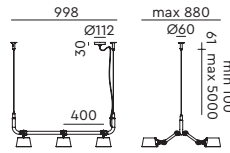

● smokey black	1170	€ 2.625,-	€ 2.169,42
● flux green	1097		
○ pure white	1098		
● midnight grey	1103		
● ash grey	1102		
● striking orange	1100		
● lightning white	1099		
● thunder blue	1101		
● daybreak rose	1495		
● sunny yellow	1453		
● ice blue	1646