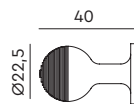

- smokey black 5025 € 35,- € 28,93
- fuzzy white 5026
- heavy metal 5027