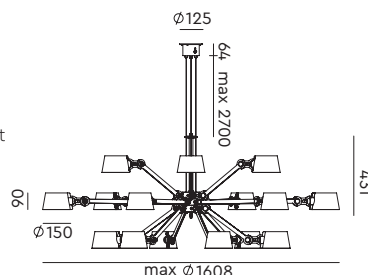

● smokey black	1298	€ 4.695,-	€ 3.880,17
● flux green	1500		
○ pure white	1501		
● midnight grey	1502		
● ash grey	1503		
● striking orange	1504		
● lightning white	1505		
● thunder blue	1506		
● daybreak rose	1507		
● sunny yellow	1508		
● ice blue	1645