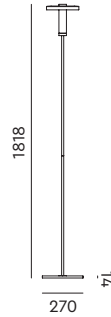

● smokey black 3050 € 940,- € 776,86