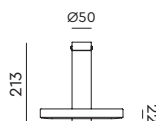

● smokey black 3000 € 435,- € 359,50