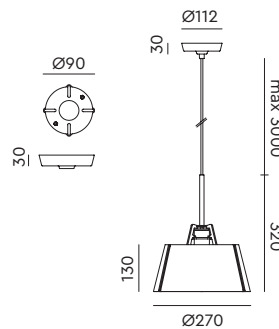

Material: aluminum, steel & brass
Weight: 1 kg
IP 20
Volt: 220-240 V | Max Watt: 60 Watt
Socket: E27
Cord length: 2700 mm

- smokey black 1675 € 358,- € 295,87
- flux green 1676
- pure white 1677
- midnight grey 1678
- ash grey 1679
- striking orange 1680
- lightning white 1681
- thunder blue 1682
- daybreak rose 1683
- sunny yellow 1684
- ice blue 1685