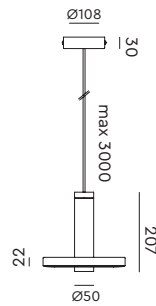

● smokey black 2010 € 479,- € 395,87