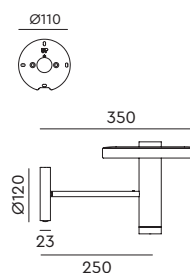

BEADS Wall 120 install
Anton de Groof, 2018

● smokey black 2050 € 920,- € 760,33

Material: aluminum & steel
Weight: 1,9 kg
IP 20
Volt: 220-240 V | 16 Watt
Dim to warm 2100K to 2800K
900 lumen | CRI: 90
Phase cut dimmable

led

BEADS Wall 35 downlight with cord
Anton de Groof, 2018

● smokey black 2060 € 735,- € 607,44

Material: aluminum & steel
Weight: 1,3 kg
IP 20
Volt: 220-240 V | 16 Watt
Dim to warm 2100K to 2800K
900 lumen | CRI: 90
Dimmable on fixture
Cord length: 2600 mm

led

BEADS Wall 35 downlight install
Anton de Groof, 2018

● smokey black 2070 € 645,- € 533,06

Material: aluminum & steel
Weight: 1,3 kg
IP 20
Volt: 220-240 V | 16 Watt
Dim to warm 2100K to 2800K
900 lumen | CRI: 90
Phase cut dimmable

led

BEADS Wall 35 uplight with cord
Anton de Groof, 2018

● smokey black 2080 € 735,- € 607,44

Material: aluminum & steel
Weight: 1,3 kg
IP 20
Volt: 220-240 V | 16 Watt
Dim to warm 2100K to 2800K
900 lumen | CRI: 90
Dimmable on fixture
Cord length: 2600 mm

led

BEADS Wall 35 uplight install
Anton de Groof, 2018

● smokey black 2090 € 645,- € 533,06

Material: aluminum & steel
Weight: 1,3 kg
IP 20
Volt: 220-240 V | 16 Watt
Dim to warm 2100K to 2800K
900 lumen | CRI: 90
Phase cut dimmable

led