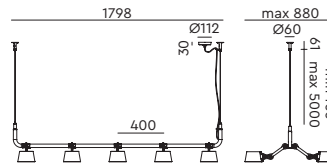

● smokey black	1172	€ 3.725,-	€ 3.078,51
● flux green	1127		
○ pure white	1128		
● midnight grey	1193		
● ash grey	1191		
● striking orange	1175		
● lightning white	1174		
● thunder blue	1190		
● daybreak rose	1497		
● sunny yellow	1455		
● ice blue	1648