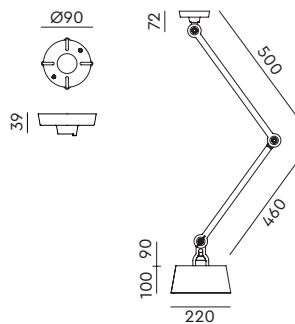

● smokey black	1328	€ 429,-	€ 354,55
● flux green	1329		
○ pure white	1331		
● midnight grey	1335		
● ash grey	1334		
● striking orange	1332		
● lightning white	1330		
● thunder blue	1333		
● daybreak rose	1491		
● sunny yellow	1449		
● ice blue	1642