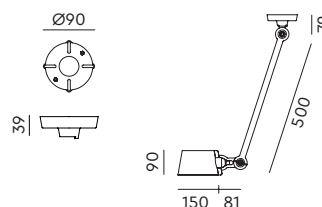

**BOLT Ceiling 1 arm sidefit**  
Anton de Groof, 2016

Material: steel & aluminum  
Weight: 1,5 kg  
IP 20  
Volt: 220-240 V | Max Watt: 60 Watt  
Socket: E27

Wingnut solid brass included

● smokey black	1304	€ 375,-	€ 309,92
● flux green	1305		
○ pure white	1307		
● midnight grey	1311		
● ash grey	1310		
● striking orange	1308		
● lightning white	1306		
● thunder blue	1309		
● daybreak rose	1486		
● sunny yellow	1444		
● ice blue	1636		