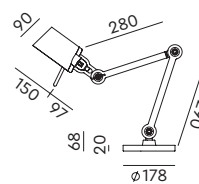

## pricelist 2025

recommended  
consumer price

1 April 2025

[tonone.com](https://tonone.com)

**BOLT Desk 2 arm foot**  
Anton de Groof, 2013

Material: steel & aluminum  
Weight: 7,8 kg  
IP 20  
Volt: 220-240 V | Max Watt: 60 Watt  
Socket: E27  
Cord length: 2900 mm

**BOLT Desk 1 arm foot**  
Anton de Groof, 2013

Material: steel & aluminum  
Weight: 7,2 kg  
IP 20  
Volt: 220-240 V | Max Watt: 60 Watt  
Socket: E27  
Cord length: 2400 mm

Wingnut solid brass included

**BOLT Desk 1 arm clamp**  
Anton de Groof, 2013

Material: steel & aluminum  
Weight: 1,9 kg  
IP 20  
Volt: 220-240 V | Max Watt: 60 Watt  
Socket: E27  
Cord length: 2400 mm

Wingnut solid brass included

**BOLT Desk small 2 arm foot**  
Anton de Groof, 2013 / 2018

Material: steel & aluminum  
Weight: 5,3 kg  
IP 20  
Volt: 220-240 V | Max Watt: 60 Watt  
Socket: E27  
Cord length: 2300 mm

Wingnut solid brass included