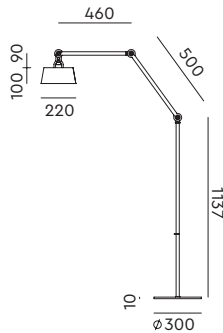

- smokey black 1360 € 598,- € 494,21
- flux green 1361
- pure white 1363
- midnight grey 1367
- ash grey 1366
- striking orange 1364
- lightning white 1362
- thunder blue 1365
- daybreak rose 1469
- sunny yellow 1427
- ice blue 1612