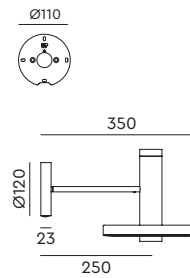

BEADS Wall 120 install
Anton de Groof, 2018

● smokey black 2050 € 920,- € 760,33

Material: aluminum & steel
Weight: 1,9 kg
IP 20
Volt: 220-240 V | 16 Watt
Dim to warm 2100K to 2800K
900 lumen | CRI: 90
Phase cut dimmable

led

BEADS Wall 35 downlight with cord
Anton de Groof, 2018

● smokey black 2060 € 735,- € 607,44

Material: aluminum & steel
Weight: 1,3 kg
IP 20
Volt: 220-240 V | 16 Watt
Dim to warm 2100K to 2800K
900 lumen | CRI: 90
Dimmable on fixture
Cord length: 2600 mm

led

BEADS Wall 35 downlight install
Anton de Groof, 2018

● smokey black 2070 € 645,- € 533,06

Material: aluminum & steel
Weight: 1,3 kg
IP 20
Volt: 220-240 V | 16 Watt
Dim to warm 2100K to 2800K
900 lumen | CRI: 90
Phase cut dimmable

led

BEADS Wall 35 uplight with cord
Anton de Groof, 2018

● smokey black 2080 € 735,- € 607,44

Material: aluminum & steel
Weight: 1,3 kg
IP 20
Volt: 220-240 V | 16 Watt
Dim to warm 2100K to 2800K
900 lumen | CRI: 90
Dimmable on fixture
Cord length: 2600 mm

led

BEADS Wall 35 uplight install
Anton de Groof, 2018

● smokey black 2090 € 645,- € 533,06

Material: aluminum & steel
Weight: 1,3 kg
IP 20
Volt: 220-240 V | 16 Watt
Dim to warm 2100K to 2800K
900 lumen | CRI: 90
Phase cut dimmable

led