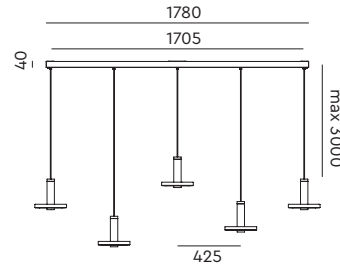

● smokey black 3010 € 2.195,- € 1.814,05