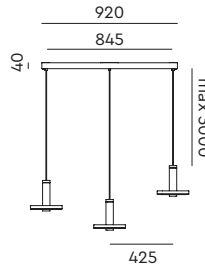

● smokey black 3020 € 1.395,- € 1.152,89