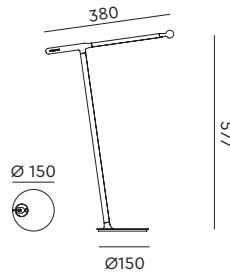

led

- smokey black 5035 € 469,- € 387,60
- fuzzy white 5036
- heavy metal 5037

**ONE Desk fixture**  
Anton de Groof, 2022

Material: aluminum & steel  
Weight: 1 kg  
  
USB-C charging cable  
Cable length: 1500 mm