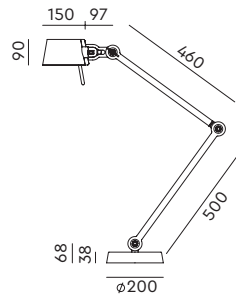

● smokey black	1001	€ 498,-	€ 411,57
● flux green	1003		
○ pure white	1005		
● midnight grey	1252		
● ash grey	1008		
● striking orange	1006		
● lightning white	1004		
● thunder blue	1007		
● daybreak rose	1457		
● sunny yellow	1415		
● ice blue	1600