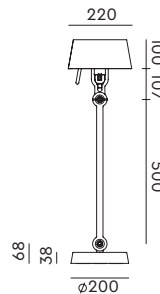

## pricelist 2025

recommended  
consumer price

1 April 2025

[tonone.com](https://tonone.com)

**BOLT Desk 2 arm foot**  
Anton de Groof, 2013

Material: steel & aluminum  
Weight: 7,8 kg  
IP 20  
Volt: 220-240 V | Max Watt: 60 Watt  
Socket: E27  
Cord length: 2900 mm

**BOLT Desk small 1 arm foot**  
Anton de Groof, 2013 /2018

Material: steel & aluminum  
Weight: 4,8 kg  
IP 20  
Volt: 220-240 V | Max Watt: 60 Watt  
Socket: E27  
Cord length: 2500 mm

Wingnut solid brass included

**BOLT Desk small 1 arm clamp**  
Anton de Groof, 2013 / 2018

Material: steel & aluminum  
Weight: 1,7 kg  
IP 20  
Volt: 220-240 V | Max Watt: 60 Watt  
Socket: E27  
Cord length: 2500 mm

Wingnut solid brass included

**BOLT Table standard**  
Anton de Groof, 2013

Material: steel & aluminum  
Weight: 7,3 kg  
IP 20  
Volt: 220-240 V | Max Watt: 60 Watt  
Socket: E27  
Cord length: 2300 mm

Wingnut solid brass included