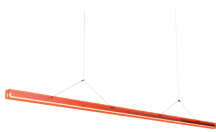

Bridge 220
Anton de Groof, 2023

Material: aluminum, acrylic & steel
Weight: 3 kg
IP 20
Volt: 220-240 V | 38 Watt
2700 K | 2497 lumen | CRI: >90
Mains dimmable
Cable length: 3000 mm