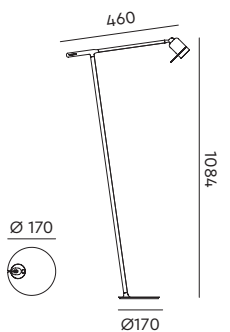

- smokey black 5030 € 479,- € 395,87
- fuzzy white 5031
- heavy metal 5032