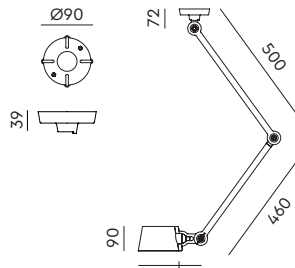

● smokey black	1320	€ 429,-	€ 354,55
● flux green	1321		
○ pure white	1323		
● midnight grey	1327		
● ash grey	1326		
● striking orange	1324		
● lightning white	1322		
● thunder blue	1325		
● daybreak rose	1487		
● sunny yellow	1445		
● ice blue	1638		

BOLT Ceiling 1 arm upperfit
Anton de Groof, 2016

Material: steel & aluminum
Weight: 1,7 kg
IP 20
Volt: 220-240 V | Max Watt: 60 Watt
Socket: E27

Wingnut solid brass included