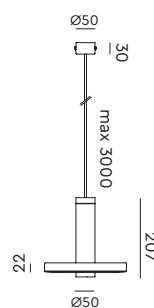

● smokey black	2000	€ 475,-	€ 392,56