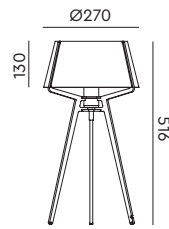

- smokey black 1653 € 398,- € 328,93
- flux green 1654
- pure white 1655
- midnight grey 1656
- ash grey 1657
- striking orange 1658
- lightning white 1659
- thunder blue 1660
- daybreak rose 1661
- sunny yellow 1662
- ice blue 1663