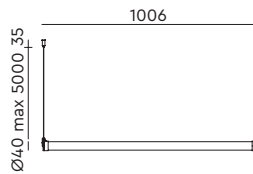

● smokey black with black cords 4000 € 595,- € 491,74
○ pure white with orange cords 4002