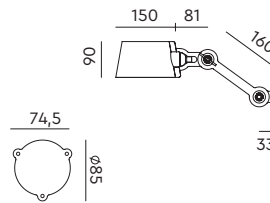

● smokey black	1220	€ 289,-	€ 238,84
● flux green	1222		
○ pure white	1224		
● midnight grey	1263		
● ash grey	1227		
● striking orange	1225		
● lightning white	1223		
● thunder blue	1226		
● daybreak rose	1471		
● sunny yellow	1429		
● ice blue	1617		

BOLT Wall sidefit small install
Anton de Groof, 2013

Material: steel & aluminum
Weight: 1,0 kg
IP 20
Volt: 220-240 V | Max Watt: 60 Watt
Socket: E27
Optional: wallring

Wingnut solid brass included