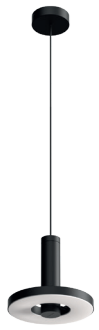

BEADS Pendant box 108
Anton de Groof, 2018

Material: aluminum
Weight: 0,9 kg
IP 20
Volt: 220-240 V | 16 Watt
Dim to warm 2100K to 2800K
900 lumen | CRI: 90
Phase cut dimmable
Cord length: max 3000 mm

led