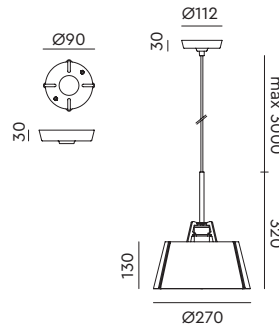

BELLA Pendant
black anodized aluminum fitting
Anton de Groof, 2022

Material: aluminum & steel
Weight: 1 kg
IP 20
Volt: 220-240 V | Max Watt: 60 Watt
Socket: E27
Cord length: 2700 mm

- smokey black 1686 € 325,- € 268,60
- flux green 1687
- pure white 1688
- midnight grey 1689
- ash grey 1690
- striking orange 1691
- lightning white 1692
- thunder blue 1693
- daybreak rose 1694
- sunny yellow 1695
- ice blue 1696