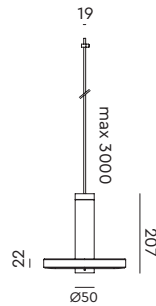

● smokey black 2020 € 445,- € 367,77