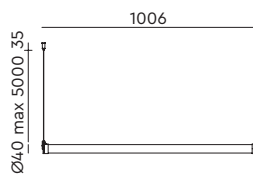

● smokey black with black cords 4001 € 595,- € 491,74
○ pure white with orange cords 4003