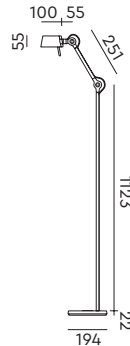

- misty white 7024 € 725,- € 599,17
- shadow black 7020
- burgundy red 7022
- clay brown 7026

BOLT10 Wall
Anton de Groof, 2025

Material: aluminum & steel
Weight: 0,4 kg
IP 20 | Volt: 220-240 V | 4 Watt
2700 K | 640 lumen | CRI: 90
Mains dimmable / phase cut
With orange cords

Wingnut solid brass included

led