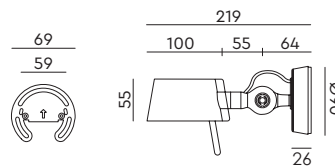

- misty white 7044 € 398,- € 328,93
- shadow black 7040
- burgundy red 7042
- clay brown 7046