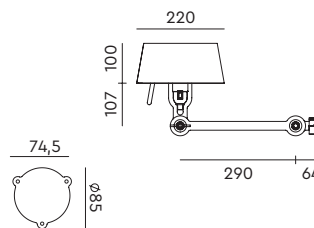

Wingnut solid brass included

● smokey black	1145	€ 319,-	€ 263,64
● flux green	1147		
○ pure white	1149		
● midnight grey	1272		
● ash grey	1152		
● striking orange	1150		
● lightning white	1148		
● thunder blue	1151		
● daybreak rose	1481		
● sunny yellow	1439		
● ice blue	1629		

BOLT Bed underfit with cord MIRROR
Anton de Groof, 2013

Material: steel & aluminum
Weight: 1,4 kg
IP 20
Volt: 220-240 V | Max Watt: 60 Watt
Socket: E27
Cord length: 2500 mm
Switch on socket holder