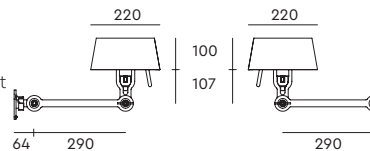

● smokey black	1580	€ 638,-	€ 527,28
● flux green	1581		
○ pure white	1582		
● midnight grey	1583		
● ash grey	1584		
● striking orange	1585		
● lightning white	1586		
● thunder blue	1587		
● daybreak rose	1588		
● sunny yellow	1589		
● ice blue	1631		

BOLT Bed underfit set install
Anton de Groof, 2013

Material: steel & aluminum
Weight: 2,8 kg
IP 20
Volt: 220-240 V | Max Watt: 60 Watt
Socket: E27
Switch on socket holder
Optional: wallring

Wingnut solid brass included