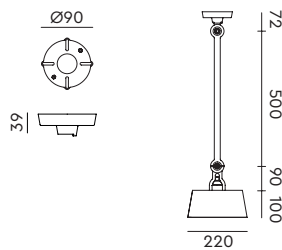

**BOLT Ceiling 1 arm sidefit**  
Anton de Groof, 2016

Material: steel & aluminum  
Weight: 1,5 kg  
IP 20  
Volt: 220-240 V | Max Watt: 60 Watt  
Socket: E27

Wingnut solid brass included

● smokey black	1304	€ 375,-	€ 309,92
● flux green	1305		
○ pure white	1307		
● midnight grey	1311		
● ash grey	1310		
● striking orange	1308		
● lightning white	1306		
● thunder blue	1309		
● daybreak rose	1486		
● sunny yellow	1444		
● ice blue	1636		

**BOLT Ceiling 2 arm sidefit**  
Anton de Groof, 2016

Material: steel & aluminum  
Weight: 1,9 kg  
IP 20  
Volt: 220-240 V | Max Watt: 60 Watt  
Socket: E27

Wingnut solid brass included

● smokey black	1320	€ 429,-	€ 354,55
● flux green	1321		
○ pure white	1323		
● midnight grey	1327		
● ash grey	1326		
● striking orange	1324		
● lightning white	1322		
● thunder blue	1325		
● daybreak rose	1487		
● sunny yellow	1445		
● ice blue	1638		

**BOLT Ceiling 1 arm upperfit**  
Anton de Groof, 2016

Material: steel & aluminum  
Weight: 1,7 kg  
IP 20  
Volt: 220-240 V | Max Watt: 60 Watt  
Socket: E27

Wingnut solid brass included

● smokey black	1312	€ 375,-	€ 309,92
● flux green	1313		
○ pure white	1315		
● midnight grey	1319		
● ash grey	1318		
● striking orange	1316		
● lightning white	1314		
● thunder blue	1317		
● daybreak rose	1490		
● sunny yellow	1448		
● ice blue	1640		