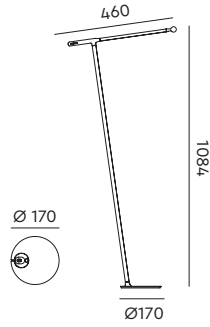

**ONE + Floor**  
Anton de Groof, 2022

Material: aluminum & steel  
Weight: 1,4 kg  
IP 20 | Volt: 220-240 V | 1,5 Watt  
2700 K | 230 lumen | CRI: 90  
Dimmable on fixture  
Battery: 5-30 hours  
One Knob included  
USB-C charging cable  
Cable length: 500 mm & 2500 mm

led

- smokey black 5030 € 479,- € 395,87
- fuzzy white 5031
- heavy metal 5032

**ONE Floor fixture**  
Anton de Groof, 2022

Material: aluminum & steel  
Weight: 1,2 kg

USB-C charging cable  
Cable length: 2500 mm

- smokey black 5010 € 260,- € 214,88
- fuzzy white 5011
- heavy metal 5012

**ONE + Floor straight**  
Anton de Groof, 2022

Material: aluminum & steel  
Weight: 1,4 kg  
IP 20 | Volt: 220–240 V | 1,5 Watt  
2700 K | 230 lumen | CRI: 90  
Dimmable on fixture  
Battery: 5–30 hours  
One Knob included  
USB-C charging cable  
Cable length: 500 mm & 2500 mm