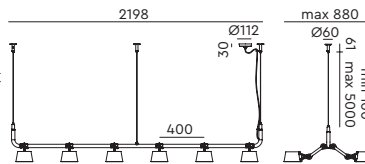

● smokey black	1173	€ 4.325,-	€ 3.574,38
● flux green	1208		
○ pure white	1209		
● midnight grey	1214		
● ash grey	1213		
● striking orange	1211		
● lightning white	1210		
● thunder blue	1212		
● daybreak rose	1498		
● sunny yellow	1456		
● ice blue	1649