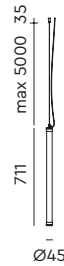

- smokey black with black cords 4012 € 545,- € 450,41
- pure white with orange cords 4013

MR. TUBES LED Pendant
vertical 1000 | 2700K
Anton de Groof, 2019

Material: aluminum & steel
Weight: 0,8 kg
IP 20
Volt: 220-240 V | 11 Watt
1235 lumen | 2700K | CRI: >90
Phase cut dimmable

led