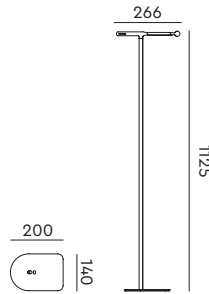

- smokey black 5010 € 260,- € 214,88
- fuzzy white 5011
- heavy metal 5012

**ONE + Floor straight**  
Anton de Groof, 2022

Material: aluminum & steel  
Weight: 1,4 kg  
IP 20 | Volt: 220–240 V | 1,5 Watt  
2700 K | 230 lumen | CRI: 90  
Dimmable on fixture  
Battery: 5–30 hours  
One Knob included  
USB-C charging cable  
Cable length: 500 mm & 2500 mm

led

- smokey black 5050 € 479,- € 395,87
- fuzzy white 5051
- heavy metal 5052

**ONE Floor straight fixture**  
Anton de Groof, 2022

Material: aluminum & steel  
Weight: 1,2 kg

USB-C charging cable  
Cable length: 2500 mm