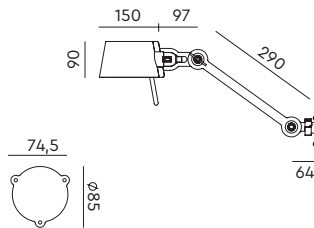

- smokey black 1129 € 319,- € 263,64
- flux green 1131
- pure white 1133
- midnight grey 1270
- ash grey 1136
- striking orange 1134
- lightning white 1132
- thunder blue 1135
- daybreak rose 1478
- sunny yellow 1436
- ice blue 1623

BOLT Bed sidefit with cord MIRROR
Anton de Groof, 2013

Material: steel & aluminum
Weight: 1,2 kg
IP 20
Volt: 220-240 V | Max Watt: 60 Watt
Socket: E27
Cord length: 2500 mm
Switch on socket holder

Wingnut solid brass included