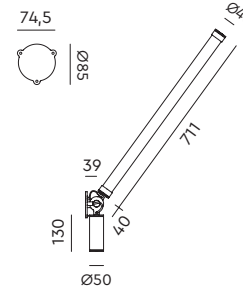

- smokey black with black cords 4043 € 670,- € 553,72
- pure white with orange cords 4044