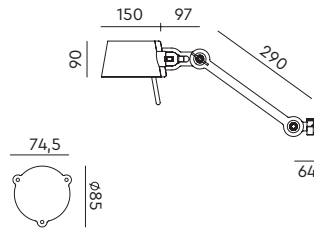

**BOLT Floor 1 arm sidefit**  
Anton de Groof, 2013

Material: steel & aluminum  
Weight: 8,4 kg  
IP 20  
Volt: 220-240 V | Max Watt: 60 Watt  
Socket: E27  
Cord length: 2400 mm

Wingnut solid brass included

**BOLT Floor long 1 arm sidefit**  
Anton de Groof, 2013

Material: steel & aluminum  
Weight: 9,3 kg  
IP 20  
Volt: 220-240 V | Max Watt: 60 Watt  
Socket: E27  
Cord length: 2200 mm

Wingnut solid brass included

**BOLT Bed sidefit install**  
Anton de Groof, 2013

Material: steel & aluminum  
Weight: 1,2 kg  
IP 20  
Volt: 220-240 V | Max Watt: 60 Watt  
Socket: E27  
Switch on socket holder  
Optional: wallring

led integrated LED

**BOLT Bed sidefit install MIRROR**  
Anton de Groof, 2013

Material: steel & aluminum  
Weight: 1,2 kg  
IP 20  
Volt: 220-240 V | Max Watt: 60 Watt  
Socket: E27  
Switch on socket holder  
Optional: wallring