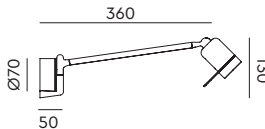

- smokey black 5040 € 459,- € 379,34
- fuzzy white 5041
- heavy metal 5042