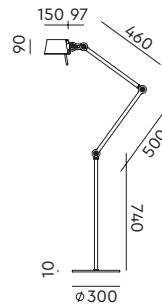

## pricelist 2025

recommended  
consumer price

1 April 2025

[tonone.com](https://tonone.com)

**BOLT Desk 2 arm foot**  
Anton de Groof, 2013

Material: steel & aluminum  
Weight: 7,8 kg  
IP 20  
Volt: 220-240 V | Max Watt: 60 Watt  
Socket: E27  
Cord length: 2900 mm

**BOLT Table standard**  
Anton de Groof, 2013

Material: steel & aluminum  
Weight: 7,3 kg  
IP 20  
Volt: 220-240 V | Max Watt: 60 Watt  
Socket: E27  
Cord length: 2300 mm

Wingnut solid brass included

**BOLT Table small**  
Anton de Groof, 2013

Material: steel & aluminum  
Weight: 7,2 kg  
IP 20  
Volt: 220-240 V | Max Watt: 60 Watt  
Socket: E27  
Cord length: 2500 mm

Wingnut solid brass included

- smokey black 1057 € 465,- € 384,30
- flux green 1059
- pure white 1061
- midnight grey 1259
- ash grey 1064
- striking orange 1062
- lightning white 1060
- thunder blue 1063
- daybreak rose 1465
- sunny yellow 1423
- ice blue 1608

**BOLT Floor 2 arm sidefit**  
Anton de Groof, 2013

Material: steel & aluminum  
Weight: 8,8 kg  
Volt: 220-240 V | Max Watt: 60 Watt  
Socket: E27  
Cord length: 3000 mm

Wingnut solid brass included

- smokey black 1065 € 525,- € 433,88
- flux green 1067
- pure white 1069
- midnight grey 1260
- ash grey 1072
- striking orange 1070
- lightning white 1068
- thunder blue 1071
- daybreak rose 1466
- sunny yellow 1424
- ice blue 1609