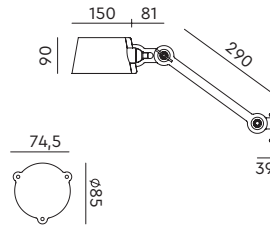

● smokey black	1089	€ 298,-	€ 246,28
● flux green	1091		
○ pure white	1093		
● midnight grey	1265		
● ash grey	1096		
● striking orange	1094		
● lightning white	1092		
● thunder blue	1095		
● daybreak rose	1473		
● sunny yellow	1431		
● ice blue	1614		

BOLT Wall sidefit small with cord
Anton de Groof, 2013

Material: steel & aluminum
Weight: 1,0 kg
Volt: 220-240 V | Max Watt: 60 Watt
Socket: E27
Cord length: 2750 mm
Switch on cord

Wingnut solid brass included