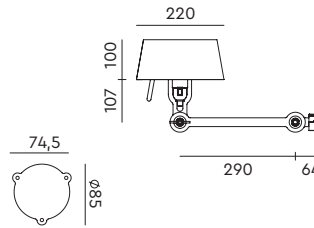

BOLT Bed underfit install
Anton de Groof, 2013

Material: steel & aluminum
Weight: 1,4 kg
IP 20
Volt: 220-240 V | Max Watt: 60 Watt
Socket: E27
Switch on socket holder
Optional: wallring

Wingnut solid brass included

● smokey black	1153	€ 319,-	€ 263,64
● flux green	1155		
○ pure white	1157		
● midnight grey	1273		
● ash grey	1160		
● striking orange	1158		
● lightning white	1156		
● thunder blue	1159		
● daybreak rose	1482		
● sunny yellow	1440		
● ice blue	1632		

BOLT Bed underfit install MIRROR
Anton de Groof, 2013

Material: steel & aluminum
Weight: 1,4 kg
IP 20
Volt: 220-240 V | Max Watt: 60 Watt
Socket: E27
Switch on socket holder
Optional: wallring

Wingnut solid brass included