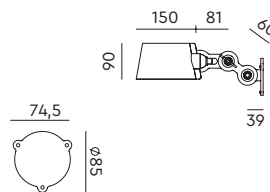

● smokey black	1228	€ 279,-	€ 230,58
● flux green	1230		
○ pure white	1232		
● midnight grey	1264		
● ash grey	1235		
● striking orange	1233		
● lightning white	1231		
● thunder blue	1234		
● daybreak rose	1472		
● sunny yellow	1430		
● ice blue	1619		

BOLT Wall sidefit mini install
Anton de Groof, 2013

Material: steel & aluminum
Weight: 0,9 kg
IP 20
Volt: 220-240 V | Max Watt: 60 Watt
Socket: E27
Optional: wallring

Wingnut solid brass included