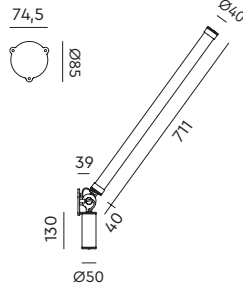

- smokey black with black cords 4031 € 670 € 553,72
- pure white with orange cords 4033