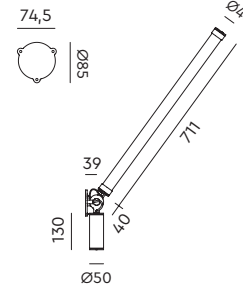

- smokey black with black cords 4040 € 670 € 553,72
- pure white with orange cords 4042