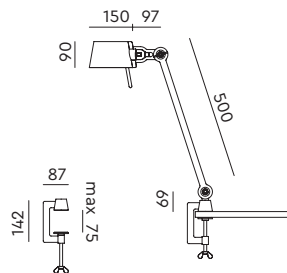

## pricelist 2025

recommended  
consumer price

1 April 2025

[tonone.com](https://tonone.com)

**BOLT Desk 2 arm foot**  
Anton de Groof, 2013

Material: steel & aluminum  
Weight: 7,8 kg  
IP 20  
Volt: 220-240 V | Max Watt: 60 Watt  
Socket: E27  
Cord length: 2900 mm

**BOLT Desk 2 arm clamp**  
Anton de Groof, 2013

Material: steel & aluminum  
Weight: 2,5 kg  
IP 20  
Volt: 220-240 V | Max Watt: 60 Watt  
Socket: E27  
Cord length: 2900 mm

Wingnut solid brass included

**BOLT Desk 1 arm foot**  
Anton de Groof, 2013

Material: steel & aluminum  
Weight: 7,2 kg  
IP 20  
Volt: 220-240 V | Max Watt: 60 Watt  
Socket: E27  
Cord length: 2400 mm

Wingnut solid brass included

**BOLT Desk 1 arm clamp**  
Anton de Groof, 2013

Material: steel & aluminum  
Weight: 1,9 kg  
IP 20  
Volt: 220-240 V | Max Watt: 60 Watt  
Socket: E27  
Cord length: 2400 mm

Wingnut solid brass included