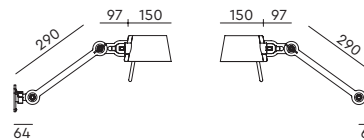

BOLT Bed sidefit set
Anton de Groof, 2013

Material: steel & aluminum
Weight: 2,4 kg
IP 20
Volt: 220-240 V | Max Watt: 60 Watt
Socket: E27
Cord length: max 2500 mm
Switch on socket holder