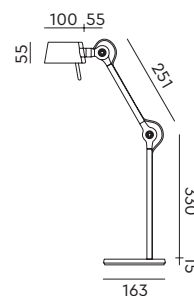

- misty white 7004 € 550,- € 454,55
- shadow black 7000
- burgundy red 7002
- clay brown 7006

led