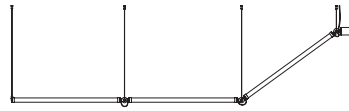

MR. TUBES LED Connect
Anton de Groof, 2019

Material: aluminum & steel
IP 20
Volt: 220-240 V
2700K or 4000K
CRI: >90

Wingnut solid brass included

Create your
Mr. Tubes LED Connect with us

info@tonone.com

led

ATLAS D350
Anton de Groof, 2015

Material: brass & hand blown glass
Weight: 4 kg
IP 20
Volt: 220-240 V | Max Watt: 60 Watt
Socket: E27
Cord length: max 3000 mm