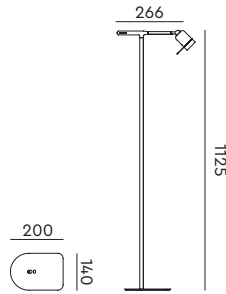

- smokey black 5050 € 479,- € 395,87
- fuzzy white 5051
- heavy metal 5052