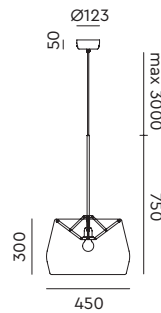

MR. TUBES LED Connect
Anton de Groof, 2019

Material: aluminum & steel
IP 20
Volt: 220-240 V
2700K or 4000K
CRI: >90

Wingnut solid brass included

Create your
Mr. Tubes LED Connect with us

info@tonone.com

led

ATLAS D350
Anton de Groof, 2015

Material: brass & hand blown glass
Weight: 4 kg
IP 20
Volt: 220-240 V | Max Watt: 60 Watt
Socket: E27
Cord length: max 3000 mm

○ transparent 1400 € 1.495,- € 1.235,54
● neutral grey 1401

ATLAS D450
Anton de Groof, 2015

Material: brass & hand blown glass
Weight: 7,6 kg
IP 20
Volt: 220-240 V | Max Watt: 60 Watt
Socket: E27
Cord length: max 3000 mm

○ transparent 1403 € 1.695,- € 1.400,83
● neutral grey 1404

ELLA Black
Anton de Groof, 2016

Material: steel & hand blown glass
Weight: 5,1 kg
IP 20
Volt: 220-240 V | Max Watt: 60 Watt
Socket: E27
Cord length: 2800 mm
Dimmer on cord

○ transparent 1407 € 1.095,- € 904,96
● neutral grey 1408

ELLA White
Anton de Groof, 2016

Material: steel & hand blown glass
Weight: 5,1 kg
IP 20
Volt: 220-240 V | Max Watt: 60 Watt
Socket: E27
Cord length: 2800 mm
Dimmer on cord

○ transparent 1409 € 1.095,- € 904,96
● neutral grey 1408