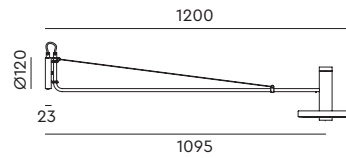

led

● smokey black 2040 € 995,- € 822,31

**BEADS Wall 120 install**  
Anton de Groof, 2018

● smokey black 2050 € 920,- € 760,33

Material: aluminum & steel  
Weight: 1,9 kg  
IP 20  
Volt: 220-240 V | 16 Watt  
Dim to warm 2100K to 2800K  
900 lumen | CRI: 90  
Phase cut dimmable