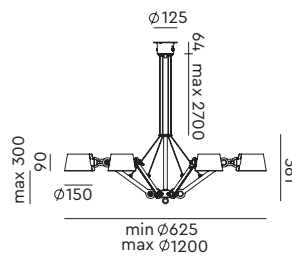

● smokey black	1161	€ 2.625,-	€ 2.169,42
● flux green	1163		
○ pure white	1165		
● midnight grey	1278		
● ash grey	1168		
● striking orange	1166		
● lightning white	1164		
● thunder blue	1167		
● daybreak rose	1494		
● sunny yellow	1452		
● ice blue	1643