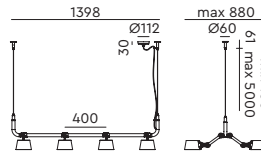

● smokey black	1171	€ 3.175,-	€ 2.623,97
● flux green	1104		
○ pure white	1121		
● midnight grey	1126		
● ash grey	1125		
● striking orange	1123		
● lightning white	1122		
● thunder blue	1124		
● daybreak rose	1496		
● sunny yellow	1454		
● ice blue	1647