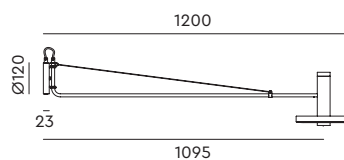

● smokey black 2040 € 995,- € 822,31