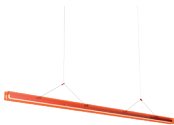

Bridge 180
Anton de Groof, 2023

Material: aluminum, acrylic & steel
Weight: 2,6 kg
IP 20
Volt: 220-240 V | 32 Watt
2700 K | 2125 lumen | CRI: >90
Mains dimmable
Cable length: 3000 mm