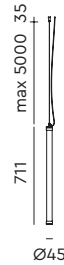

- smokey black with black cords 4010 € 545,- € 450,41
- pure white with orange cords 4011

MR. TUBES LED Pendant
vertical 700 | 4000K
Anton de Groof, 2019

Material: aluminum & steel
Weight: 0,7 kg
IP 20
Volt: 220-240 V | 8 Watt
865 lumen | 4000K | CRI: >90
Phase cut dimmable

led