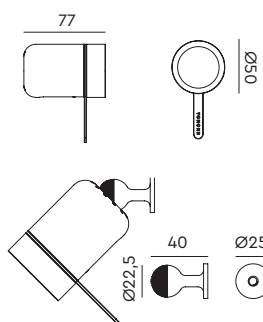

- smokey black 5045 € 219,- € 180,99
- fuzzy white 5046
- heavy metal 5047
- fuzzy white with hell orange 5048
- heavy metal with bright yellow 5049