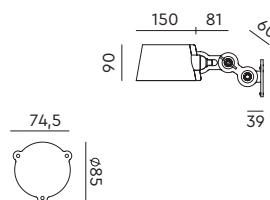

● smokey black	1244	€ 279,-	€ 230,58
● flux green	1246		
○ pure white	1248		
● midnight grey	1267		
● ash grey	1251		
● striking orange	1249		
● lightning white	1247		
● thunder blue	1250		
● daybreak rose	1475		
● sunny yellow	1433		
● ice blue	1620