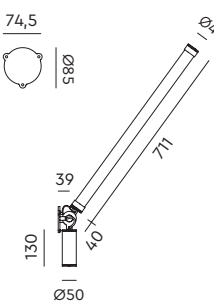

- smokey black with black cords 4039 € 670,- € 553,72
- pure white with orange cords 4041