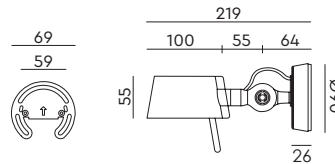

- misty white 7041 € 398,- € 328,93
- shadow black 7043
- burgundy red 7045
- clay brown 7047

BOLT10 Wall
Anton de Groof, 2025

Material: aluminum & steel
Weight: 0,4 kg
IP 20 | Volt: 220-240 V | 4 Watt
2700 K | 640 lumen | CRI: 90
Mains dimmable / phase cut
With black cords

Wingnut solid brass included

led