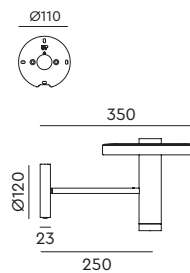

BEADS Wall 120 install
Anton de Groof, 2018

● smokey black 2050 € 920,- € 760,33

Material: aluminum & steel
Weight: 1,9 kg
IP 20
Volt: 220-240 V | 16 Watt
Dim to warm 2100K to 2800K
900 lumen | CRI: 90
Phase cut dimmable

led

BEADS Wall 35 downlight with cord
Anton de Groof, 2018

● smokey black 2060 € 735,- € 607,44

Material: aluminum & steel
Weight: 1,3 kg
IP 20
Volt: 220-240 V | 16 Watt
Dim to warm 2100K to 2800K
900 lumen | CRI: 90
Dimmable on fixture
Cord length: 2600 mm

led

BEADS Wall 35 downlight install
Anton de Groof, 2018

● smokey black 2070 € 645,- € 533,06

Material: aluminum & steel
Weight: 1,3 kg
IP 20
Volt: 220-240 V | 16 Watt
Dim to warm 2100K to 2800K
900 lumen | CRI: 90
Phase cut dimmable

led

BEADS Wall 35 uplight with cord
Anton de Groof, 2018

● smokey black 2080 € 735,- € 607,44

Material: aluminum & steel
Weight: 1,3 kg
IP 20
Volt: 220-240 V | 16 Watt
Dim to warm 2100K to 2800K
900 lumen | CRI: 90
Dimmable on fixture
Cord length: 2600 mm

led

BEADS Wall 35 uplight install
Anton de Groof, 2018

● smokey black 2090 € 645,- € 533,06

Material: aluminum & steel
Weight: 1,3 kg
IP 20
Volt: 220-240 V | 16 Watt
Dim to warm 2100K to 2800K
900 lumen | CRI: 90
Phase cut dimmable

led