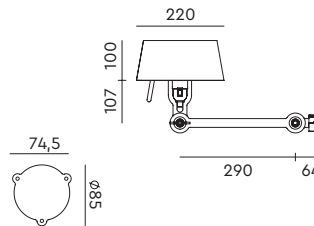

● smokey black	1376	€ 319,-	€ 263,64
● flux green	1377		
○ pure white	1379		
● midnight grey	1383		
● ash grey	1382		
● striking orange	1380		
● lightning white	1378		
● thunder blue	1381		
● daybreak rose	1483		
● sunny yellow	1441		
● ice blue	1633		

BOLT Bed underfit set
Anton de Groof, 2013

Material: steel & aluminum
Weight: 2,8 kg
IP 20
Volt: 220-240 V | Max Watt: 60 Watt
Socket: E27
Cord length: max 2500 mm
Switch on socket holder

Wingnut solid brass included