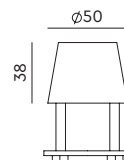

- smokey black 1547 € 52,36 € 44,-
- flux green 1548
- pure white 1549
- midnight grey 1550
- ash grey 1551
- striking orange 1552
- lightning white 1553
- thunder blue 1554
- daybreak rose 1555
- sunny yellow 1556
- ice blue 1652