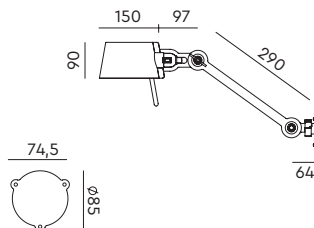

- smokey black 1137 € 319,- € 263,64
- flux green 1139
- pure white 1141
- midnight grey 1271
- ash grey 1144
- striking orange 1142
- lightning white 1140
- thunder blue 1143
- daybreak rose 1479
- sunny yellow 1437
- ice blue 1626

led integrated LED