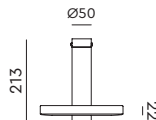

● smokey black 2030 € 435,- € 359,50