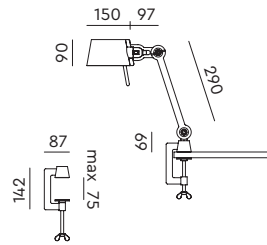

- smokey black 1041 € 340,- € 280,99
- flux green 1042
- pure white 1044
- midnight grey 1257
- ash grey 1048
- striking orange 1045
- lightning white 1043
- thunder blue 1046
- daybreak rose 1463
- sunny yellow 1421
- ice blue 1605

BOLT Table standard
Anton de Groof, 2013

Material: steel & aluminum
Weight: 7,3 kg
IP 20
Volt: 220-240 V | Max Watt: 60 Watt
Socket: E27
Cord length: 2300 mm

Wingnut solid brass included