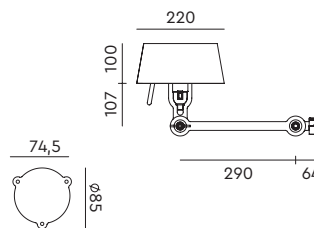

Wingnut solid brass included

● smokey black	1519	€ 319,-	€ 263,64
● flux green	1520		
○ pure white	1521		
● midnight grey	1522		
● ash grey	1523		
● striking orange	1524		
● lightning white	1525		
● thunder blue	1526		
● daybreak rose	1527		
● sunny yellow	1528		
● ice blue	1630