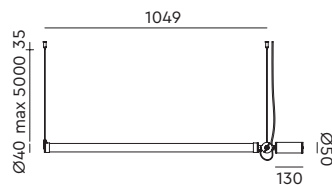

MR. TUBES LED Pendant horizontal | 2700K | driver on fixture
Anton de Groof, 2019

● smokey black with black cords 4005 € 670,- € 553,72
○ pure white with orange cords 4007