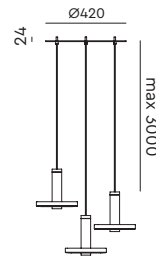

● smokey black 3030 € 1.375,- € 1.136,36