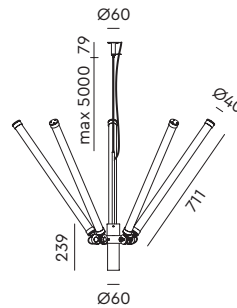

- smokey black with black cords 4045 € 2.990,- € 2.471,07
- pure white with orange cords 4050