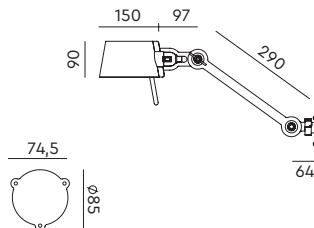

- smokey black 1529 € 319,- € 263,64
- flux green 1530
- pure white 1531
- midnight grey 1532
- ash grey 1533
- striking orange 1534
- lightning white 1535
- thunder blue 1536
- daybreak rose 1537
- sunny yellow 1538
- ice blue 1624

BOLT Bed sidefit install
Anton de Groof, 2013

Material: steel & aluminum
Weight: 1,2 kg
IP 20
Volt: 220-240 V | Max Watt: 60 Watt
Socket: E27
Switch on socket holder
Optional: wallring

Wingnut solid brass included