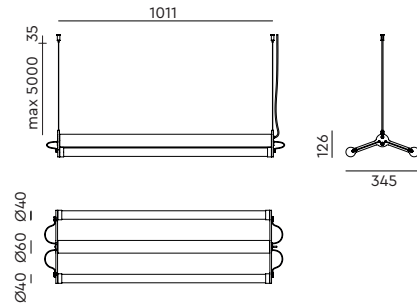

MR. TUBES LED Double 2700K
Anton de Groof, 2019

Material: aluminum & steel
Weight: 3,9 kg
IP 20
Volt: 220-240 V | 23 Watt
2272 lumen | 2700K | CRI: >90
Phase cut dimmable

led

- smokey black with black cords 4015 € 1.098,- € 907,44
- pure white with orange cords 4020

MR. TUBES LED Double 4000K
Anton de Groof, 2019

Material: aluminum & steel
Weight: 3,9 kg
IP 20
Volt: 220-240 V | 23 Watt
2272 lumen | 4000K | CRI: >90
Phase cut dimmable

led